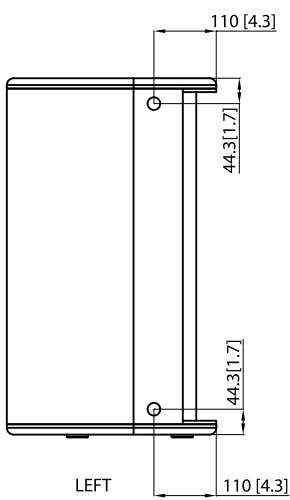

VENUE TVX122M

2 Way 12" Full Range Loudspeaker and
Stage Monitor for Portable PA and
Installation Applications

Horizontal Polar Plots

Portable Speakers

VENUE TVX122M

2 Way 12" Full Range Loudspeaker and
Stage Monitor for Portable PA and
Installation Applications

Vertical Polar Plots

VENUE TVX122M

2 Way 12" Full Range Loudspeaker and
Stage Monitor for Portable PA and
Installation Applications

Dimensions

Portable Speakers

VENUE

TVX122M

2 Way 12" Full Range Loudspeaker and
Stage Monitor for Portable PA and
Installation Applications

Enclosure

Connectors	2 x Neutrik speakON* NL4
Wiring	
Passive	Pins 1+ / 1- input, pins 2+ / 2- link
Bi-Amp	Pins 1+ / 1- LF, pins 2+ / 2- HF
Dimensions HWD	634 x 381 x 370 mm (25 x 15 x 14.6")
Net Weight	21.1 kg (46.5 lbs)
Construction	15 mm (5/8") birch plywood
Finish	Semi matt black paint
Grille	Powder coated perforated steel
Flying Hardware	M12 x 12 points