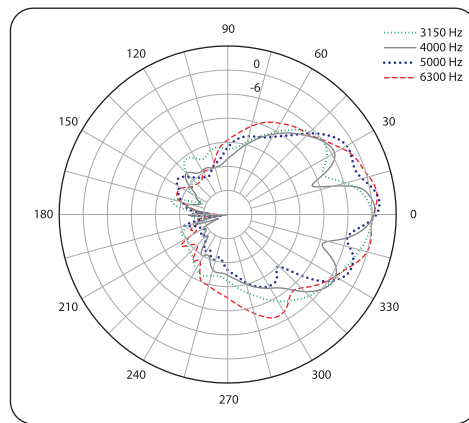

Portable Speakers

VENUE TVX122M

2 Way 12" Full Range Loudspeaker and
Stage Monitor for Portable PA and
Installation Applications

Vertical Polar Plots