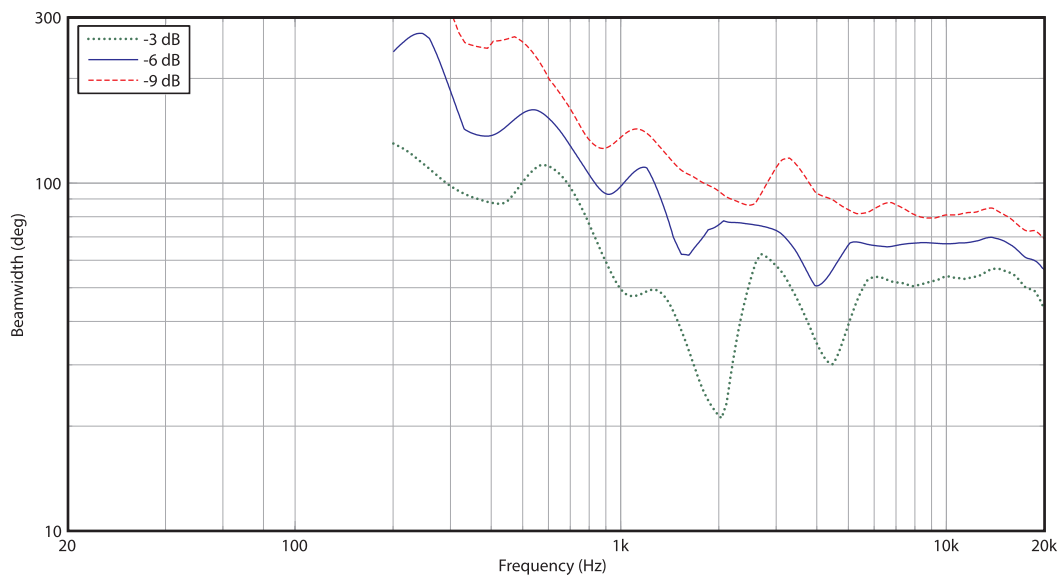

Frequency Response Sensitivity 1 W / 1 m

Impedance

VENUE TVX122M

2 Way 12" Full Range Loudspeaker and
Stage Monitor for Portable PA and
Installation Applications

Horizontal Beamwidth

Vertical Beamwidth

Portable Speakers