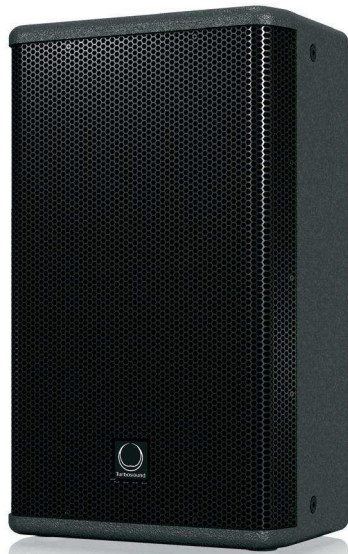

VENUE TVX122M

2 Way 12" Full Range Loudspeaker and
Stage Monitor for Portable PA and
Installation Applications