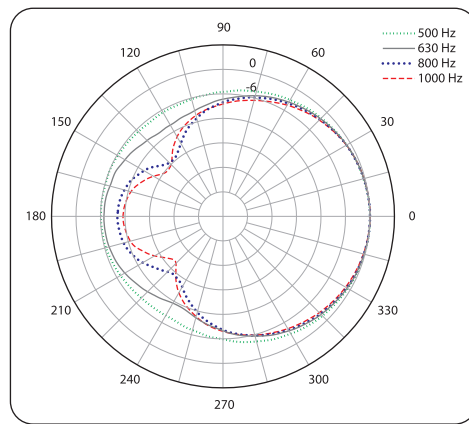

Portable Speakers

VENUE TVX122M

2 Way 12" Full Range Loudspeaker and
Stage Monitor for Portable PA and
Installation Applications

Horizontal Polar Plots