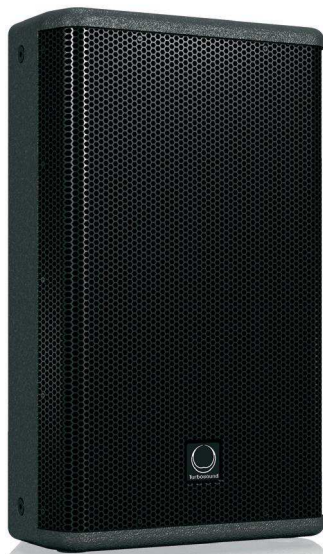

VENUE TVX122M

2 Way 12" Full Range Loudspeaker and
Stage Monitor for Portable PA and
Installation Applications