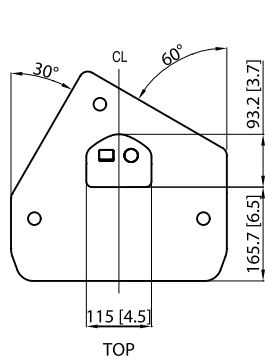

VENUE TVX122M

2 Way 12" Full Range Loudspeaker and
Stage Monitor for Portable PA and
Installation Applications

Horizontal Polar Plots

Portable Speakers

VENUE TVX122M

2 Way 12" Full Range Loudspeaker and
Stage Monitor for Portable PA and
Installation Applications

Vertical Polar Plots

VENUE TVX122M

2 Way 12" Full Range Loudspeaker and
Stage Monitor for Portable PA and
Installation Applications

Dimensions

Portable Speakers

VENUE

TVX122M

2 Way 12" Full Range Loudspeaker and
Stage Monitor for Portable PA and
Installation Applications

Enclosure

Connectors	2 x Neutrik speakON* NL4
Wiring	
Passive	Pins 1+ / 1- input, pins 2+ / 2- link
Bi-Amp	Pins 1+ / 1- LF, pins 2+ / 2- HF
Dimensions HWD	634 x 381 x 370 mm (25 x 15 x 14.6")
Net Weight	21.1 kg (46.5 lbs)
Construction	15 mm (5/8") birch plywood
Finish	Semi matt black paint
Grille	Powder coated perforated steel
Flying Hardware	M12 x 12 points