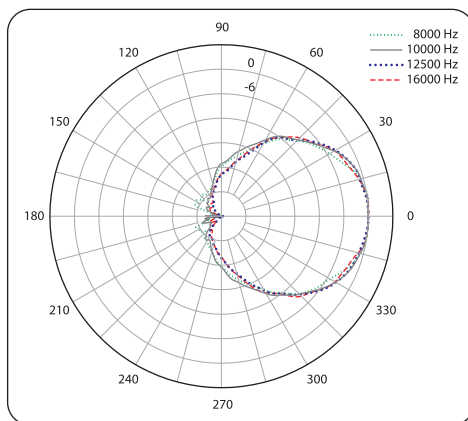

Portable Speakers

VENUE TVX122M

2 Way 12" Full Range Loudspeaker and
Stage Monitor for Portable PA and
Installation Applications

Horizontal Polar Plots