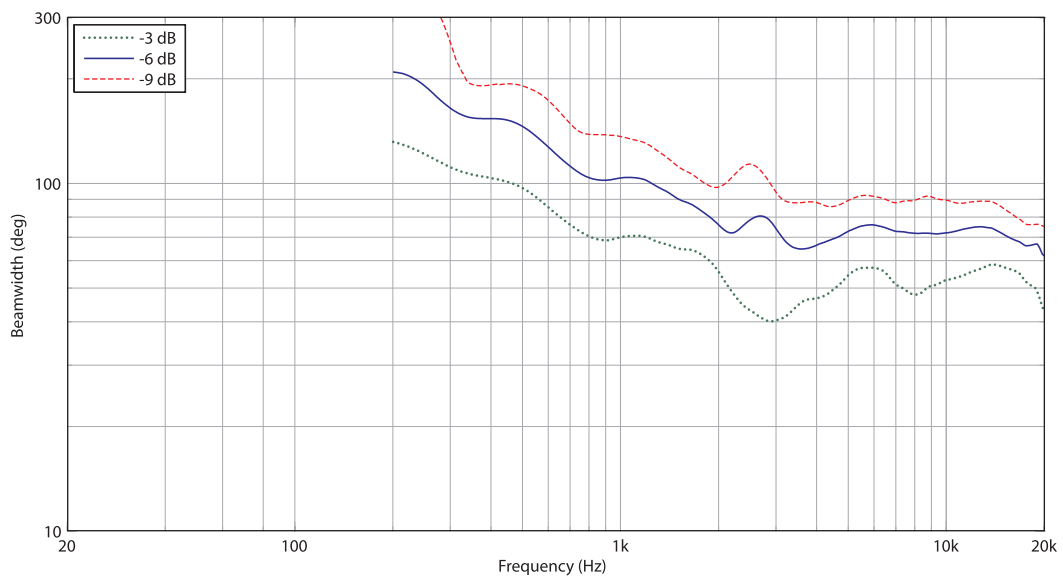

Frequency Response Sensitivity 1 W / 1 m

Impedance

VENUE TVX122M

2 Way 12" Full Range Loudspeaker and
Stage Monitor for Portable PA and
Installation Applications

Horizontal Beamwidth

Vertical Beamwidth

Portable Speakers