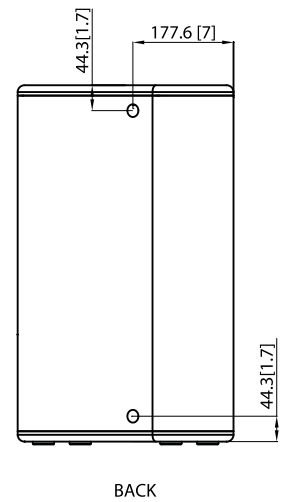

VENUE TVX122M

2 Way 12" Full Range Loudspeaker and
Stage Monitor for Portable PA and
Installation Applications

Dimensions