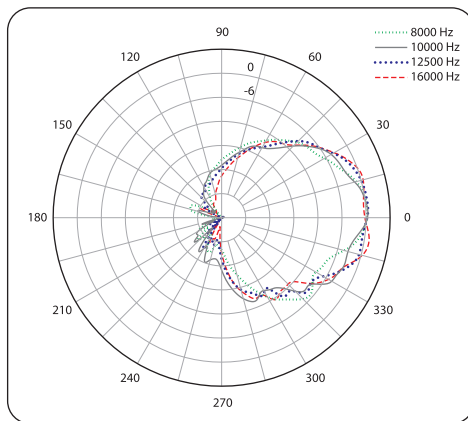

Portable Speakers

VENUE TVX122M

2 Way 12" Full Range Loudspeaker and
Stage Monitor for Portable PA and
Installation Applications

Vertical Polar Plots