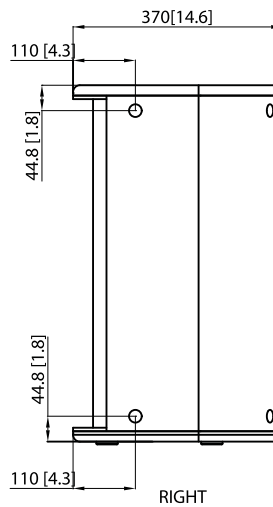

VENUE TVX122M

2 Way 12" Full Range Loudspeaker and
Stage Monitor for Portable PA and
Installation Applications

Dimensions