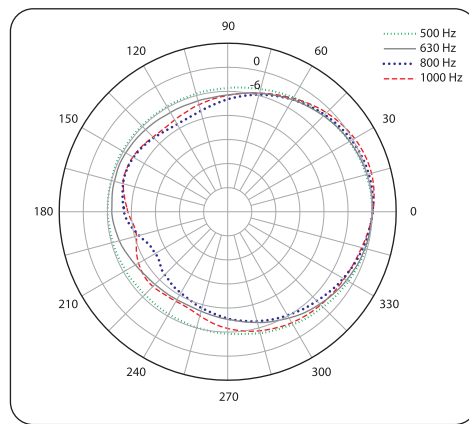

Portable Speakers

VENUE TVX122M

2 Way 12" Full Range Loudspeaker and
Stage Monitor for Portable PA and
Installation Applications

Vertical Polar Plots