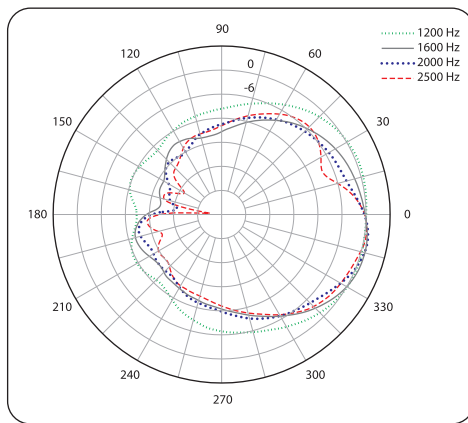

Portable Speakers

VENUE TVX122M

2 Way 12" Full Range Loudspeaker and
Stage Monitor for Portable PA and
Installation Applications

Vertical Polar Plots