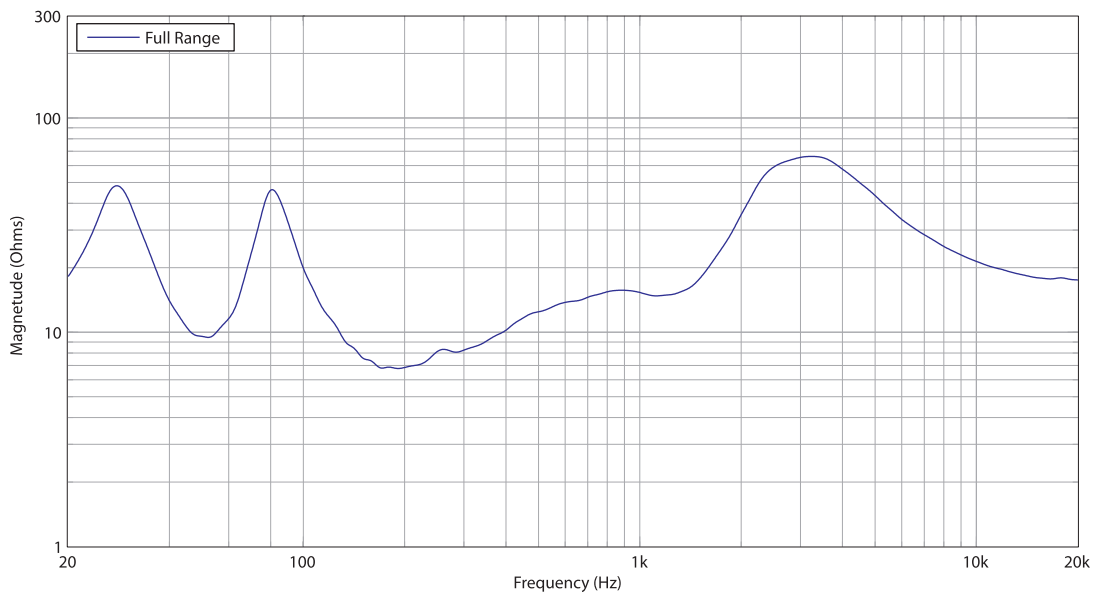

Frequency Response Sensitivity 1 W / 1 m

Impedance

VENUE TVX122M

2 Way 12" Full Range Loudspeaker and
Stage Monitor for Portable PA and
Installation Applications

Horizontal Beamwidth

Vertical Beamwidth

Portable Speakers