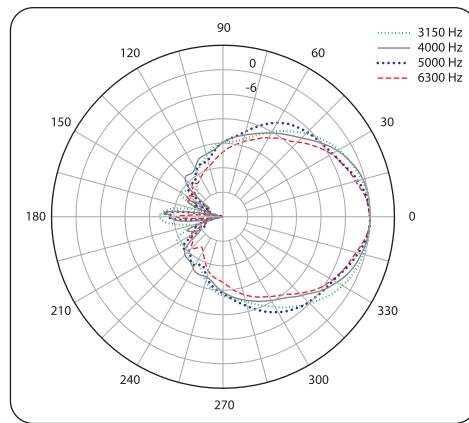

Portable Speakers

VENUE TVX122M

2 Way 12" Full Range Loudspeaker and
Stage Monitor for Portable PA and
Installation Applications

Horizontal Polar Plots