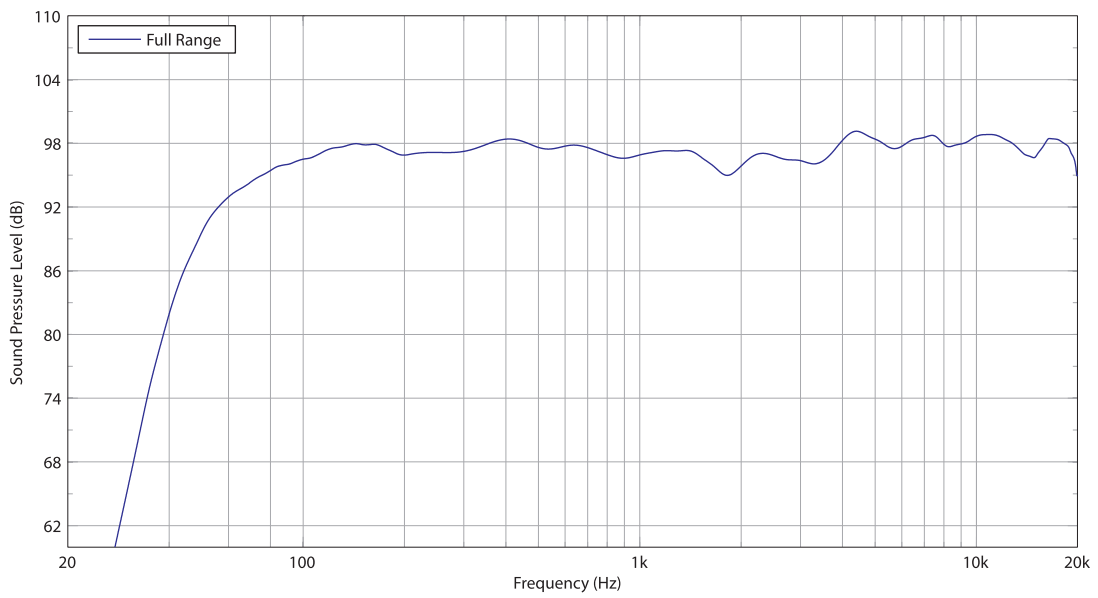

VENUE TVX122M

2 Way 12" Full Range Loudspeaker and
Stage Monitor for Portable PA and
Installation Applications

Frequency Response Sensitivity 1 W / 1 m