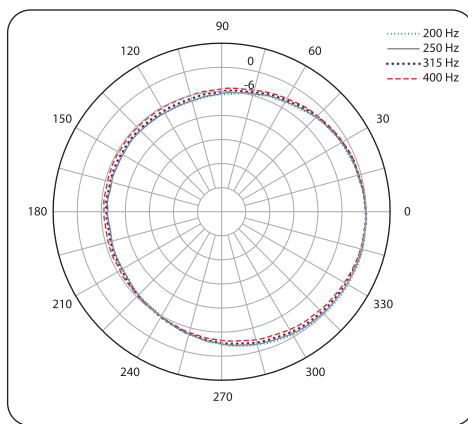

Portable Speakers

VENUE TVX122M

2 Way 12" Full Range Loudspeaker and
Stage Monitor for Portable PA and
Installation Applications

Vertical Polar Plots