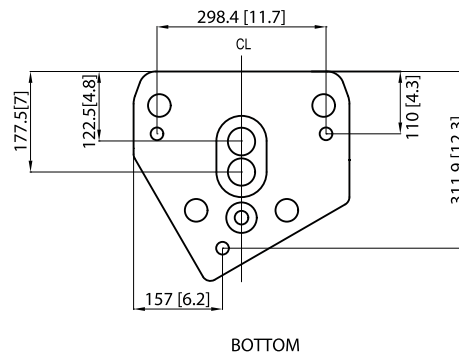

VENUE TVX122M

2 Way 12" Full Range Loudspeaker and
Stage Monitor for Portable PA and
Installation Applications

Dimensions