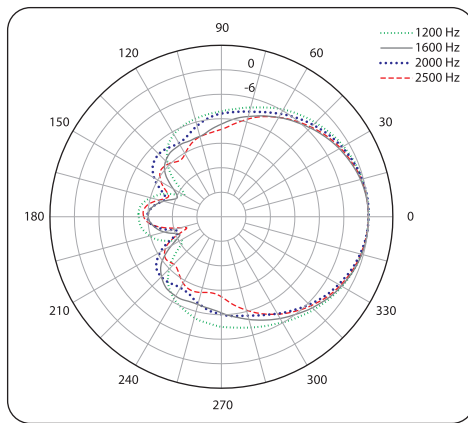

Portable Speakers

VENUE TVX122M

2 Way 12" Full Range Loudspeaker and
Stage Monitor for Portable PA and
Installation Applications

Horizontal Polar Plots