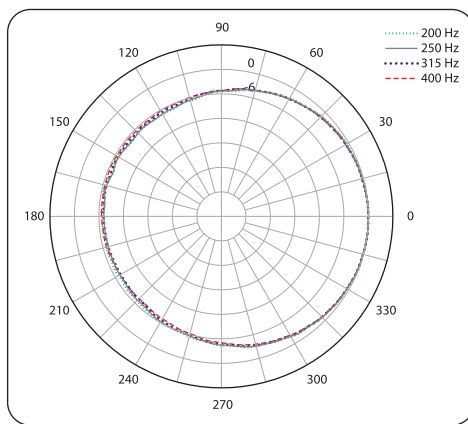

Portable Speakers

VENUE TVX122M

2 Way 12" Full Range Loudspeaker and
Stage Monitor for Portable PA and
Installation Applications

Horizontal Polar Plots