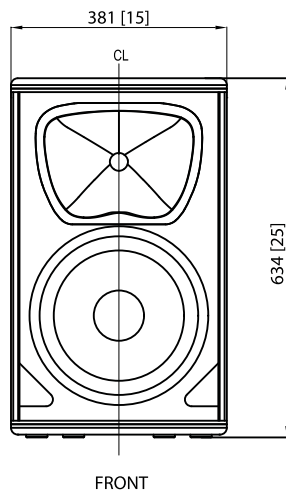

VENUE TVX122M

2 Way 12" Full Range Loudspeaker and
Stage Monitor for Portable PA and
Installation Applications

Horizontal Polar Plots

Portable Speakers

VENUE TVX122M

2 Way 12" Full Range Loudspeaker and
Stage Monitor for Portable PA and
Installation Applications

Vertical Polar Plots

VENUE TVX122M

2 Way 12" Full Range Loudspeaker and
Stage Monitor for Portable PA and
Installation Applications

Dimensions

Portable Speakers

VENUE

TVX122M

2 Way 12" Full Range Loudspeaker and
Stage Monitor for Portable PA and
Installation Applications

Enclosure

Connectors	2 x Neutrik speakON* NL4
Wiring	
Passive	Pins 1+ / 1- input, pins 2+ / 2- link
Bi-Amp	Pins 1+ / 1- LF, pins 2+ / 2- HF
Dimensions HWD	634 x 381 x 370 mm (25 x 15 x 14.6")
Net Weight	21.1 kg (46.5 lbs)
Construction	15 mm (5/8") birch plywood
Finish	Semi matt black paint
Grille	Powder coated perforated steel
Flying Hardware	M12 x 12 points