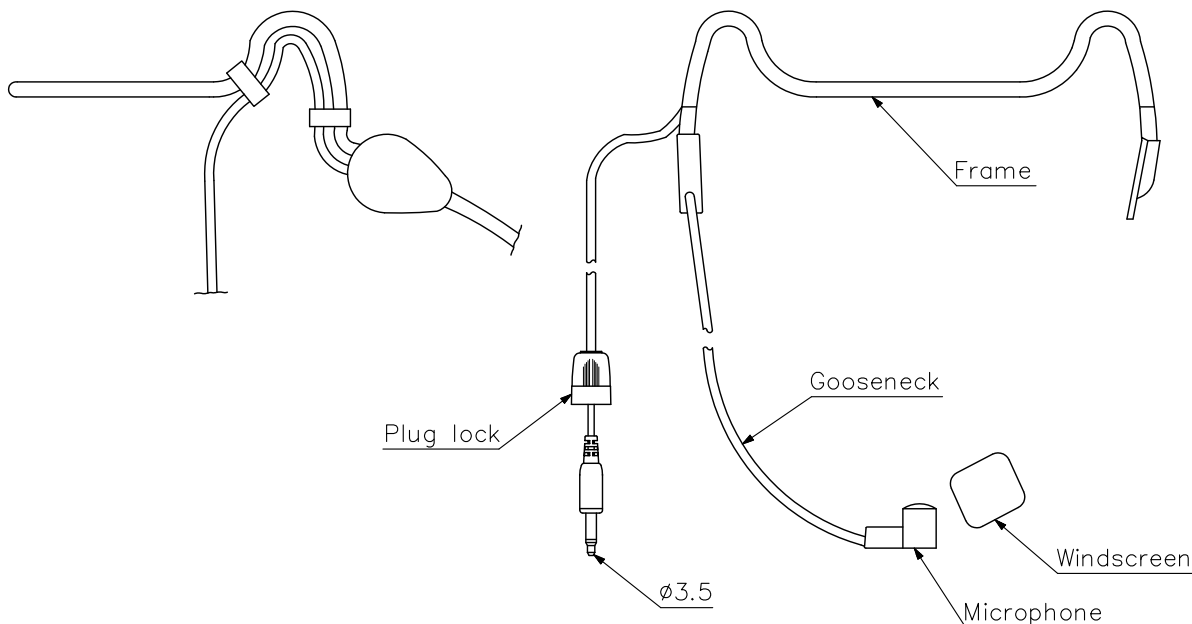

## DESCRIPTION

The WH-4000H is headset microphone of a cardioid pick-up pattern, featuring a lightweight design. Besides, the WH-4000H is equipped with an adjustable band to fix the headset on your head.

## SPECIFICATIONS

Type	Electret condenser type
Directivity	Unidirectional
Sensitivity	-66 dB $\pm$ 3 dB (0 dB = 1 V/0.1 Pa, 1 kHz)
Maximum Input Level	120 dB SPL
Cord Length	1.3 m
Terminal	$\phi$ 3.5 mm monaural plug
Finish	Frame: Stainless, black (silicon rubber) Gooseneck: Black (shrink tube)
Weight	50 g (cable included)

## APPEARANCE

UNIT:mm SCALE:1/2