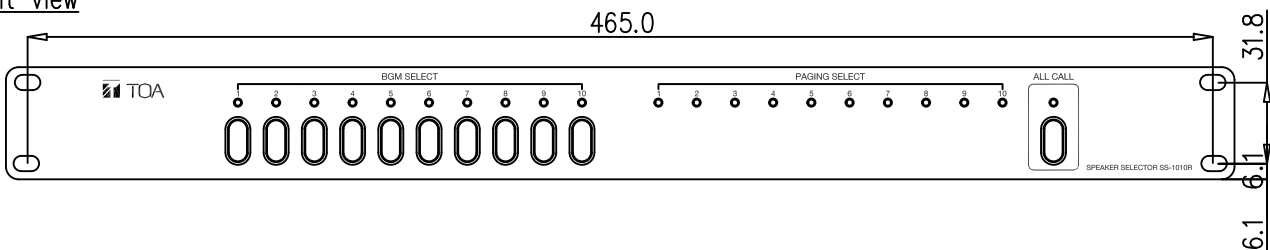

### DESCRIPTION

TOA speaker selector SS-1010R is a 10 zone BGM or 10 zone paging speaker selector. This highly efficient speaker selector can be installed with the public address system in schools, malls, offices, and places requiring the selection of speakers.

### SPECIFICATIONS

Voltage Source	24 V DC	
Current Consumption	0.4 A DC	
Inputs	10 Inputs BGM / Paging	
	1 Link as Input / Output	
Output	10 Outputs with 3 wire R-H-C Each output max 480W	
Controls	Front	10 BGM Selectors
	Rear	1 All Call Selector for All Paging
		1-10 Paging Controls In All Paging Control In for All Paging
Indicator Led	10 BGM Selector LEDs	
	10 Paging Selector LEDs	
	1 All Call LED	
Operating Temperature	0°C to +40°C	
Finish	Front Panel : Aluminum Hair Line, Etching Black	
	Case : Steel Plate, Painting Black	
Dimensions	420 (W) X 44 (H) X 320 (D) in mm	
Weight	3.2 kg	
Accessories	6P Connectors (12 Pcs)	
	2P Connector (1 Pc)	

### APPEARANCE

Rear View

Front View

Side View

UNIT : mm SCALE : 1/3