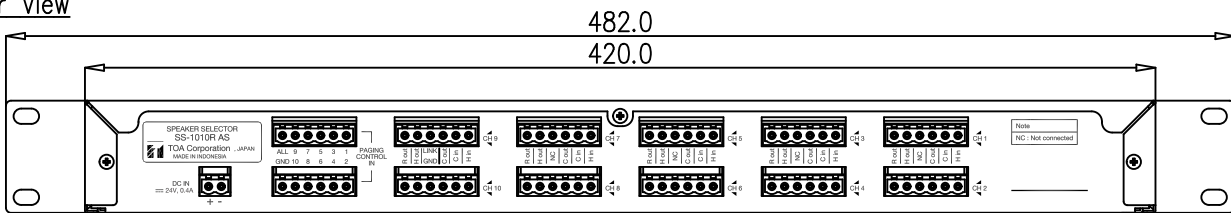

### DESCRIPTION

TOA speaker selector SS-1010R is a 10 zone BGM or 10 zone paging speaker selector. This highly efficient speaker selector can be installed with the public address system in schools, malls, offices, and places requiring the selection of speakers.

### SPECIFICATIONS

Voltage Source	24 V DC	
Current Consumption	0.4 A DC	
Inputs	10 Inputs BGM / Paging	
	1 Link as Input / Output	
Output	10 Outputs with 3 wire R-H-C Each output max 480W	
Controls	Front	10 BGM Selectors
	Rear	1 All Call Selector for All Paging
		1-10 Paging Controls In All Paging Control In for All Paging
Indicator Led	10 BGM Selector LEDs	
	10 Paging Selector LEDs	
	1 All Call LED	
Operating Temperature	0°C to +40°C	
Finish	Front Panel : Aluminum Hair Line, Etching Black	
	Case : Steel Plate, Painting Black	
Dimensions	420 (W) X 44 (H) X 320 (D) in mm	
Weight	3.2 kg	
Accessories	6P Connectors (12 Pcs)	
	2P Connector (1 Pc)	

### APPEARANCE

Rear View

Front View

Side View

UNIT : mm SCALE : 1/3