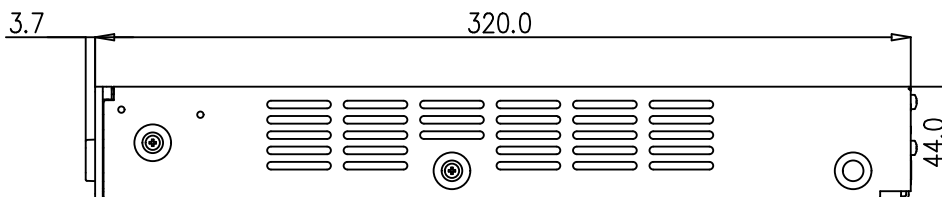

### SPECIFICATIONS

Voltage Source	24 V DC	
Current Consumption	0.4 A DC	
Inputs	10 Inputs BGM / Paging	
	1 Link as Input / Output	
Output	10 Outputs with 3 wire R-H-C Each output max 480W	
Controls	Front	10 BGM Selectors
	Rear	1 All Call Selector for All Paging
		1-10 Paging Controls In All Paging Control In for All Paging
Indicator Led	10 BGM Selector LEDs	
	10 Paging Selector LEDs	
	1 All Call LED	
Operating Temperature	0°C to +40°C	
Finish	Front Panel : Aluminum Hair Line, Etching Black	
	Case : Steel Plate, Painting Black	
Dimensions	420 (W) X 44 (H) X 320 (D) in mm	
Weight	3.2 kg	
Accessories	6P Connectors (12 Pcs)	
	2P Connector (1 Pc)	

### APPEARANCE

Rear View

Front View

Side View

UNIT : mm SCALE : 1/3