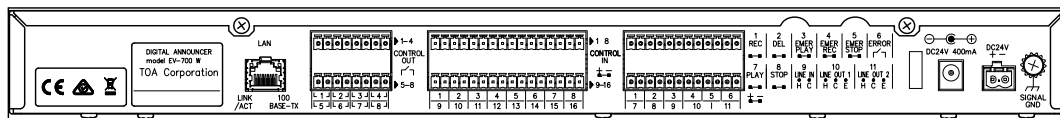

■ SPECIFICATIONS

Personal Computer Requirements

Hardware	CPU: 1 GHz or faster 32-bit (x86) or 64-bit (x64) processor Memory: 1 GB or more RAM (for 32-bit CPU) or 2 GB or more RAM (for 64-bit CPU) Free Hard Disk Space: 10 MB or more (excluding the storage space for sound sources) Display: 1280 X 768 resolution or higher
OS	Windows 7 Professional (32/64-bit edition) Windows 7 Home Premium (32/64-bit edition) Windows 8.1 Pro (32/64-bit edition) Windows 8.1 Enterprise (32/64-bit edition) Windows 10 Pro (32/64-bit edition) Windows 10 Home (32/64-bit edition)

- ※ Windows is a registered trademark or trademark of Microsoft Corporation in the United States and/or other countries.
- ※ Other company names and products are also trademarks of individual companies.

■ APPEARANCE

Rear View