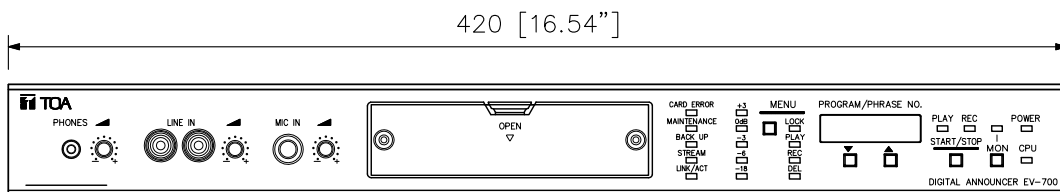

■ SPECIFICATIONS

Personal Computer Requirements

Hardware	CPU: 1 GHz or faster 32-bit (x86) or 64-bit (x64) processor Memory: 1 GB or more RAM (for 32-bit CPU) or 2 GB or more RAM (for 64-bit CPU) Free Hard Disk Space: 10 MB or more (excluding the storage space for sound sources) Display: 1280 X 768 resolution or higher
OS	Windows 7 Professional (32/64-bit edition) Windows 7 Home Premium (32/64-bit edition) Windows 8.1 Pro (32/64-bit edition) Windows 8.1 Enterprise (32/64-bit edition) Windows 10 Pro (32/64-bit edition) Windows 10 Home (32/64-bit edition)

- ※ Windows is a registered trademark or trademark of Microsoft Corporation in the United States and/or other countries.
- ※ Other company names and products are also trademarks of individual companies.

■ APPEARANCE

Front View

Side View

UNIT: mm SCALE: 1/3