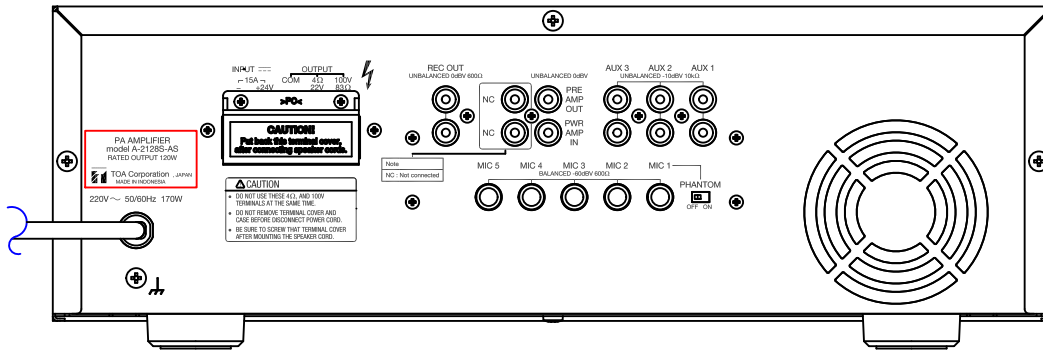

PA AMPLIFIER

A-2128S-AS

■ APPEARANCE

Rear View