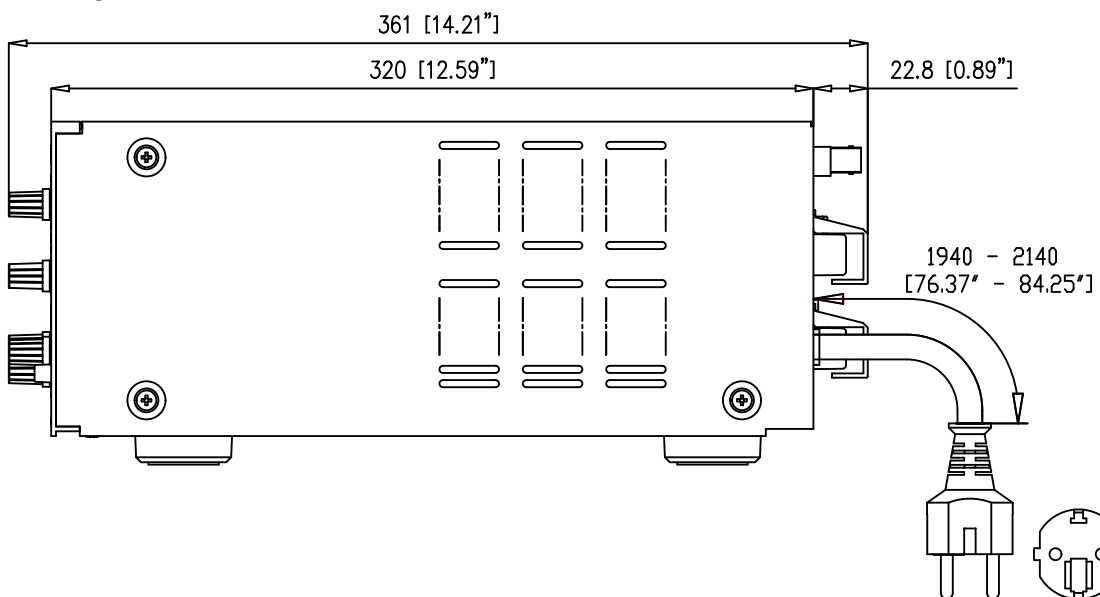

PA AMPLIFIER

A-2128S-AS

DESCRIPTION

TOA amplifier of model A-2128S-AS is mixer power amplifier with high capacity for audio requirements in mosque or other places of worship.

SPECIFICATIONS

* 0 dB = 1 V

Power Supply	AC : 220V, 50/60Hz ; DC : 24V	
Power Output	Rated 120W	
Power Consumption	AC : 350W (rated output)	
	AC : 170W (operation at EN60065)	
	DC : 15A (operation at Rated output)	
Frequency Response	50Hz - 20,000Hz \pm 3dB	
Distortion	Less than 1% THD at 1kHz, 1/3 rated output power	
Inputs (sensitivity, Impedance, Connector)		
MIC 1	Rear	1.0mV (-60dB*) Balanced 600 Ω , Phone Jack, Echo
MIC 2	Rear	1.0mV (-60dB*) Balanced 600 Ω , Phone Jack
MIC 3	Rear	1.0mV (-60dB*) Balanced 600 Ω , Phone Jack
MIC 4	Rear	1.0mV (-60dB*) Balanced 600 Ω , Phone Jack
MIC 5	Rear	1.0mV (-60dB*) Balanced 600 Ω , Phone Jack
AUX 1	Rear	300mV (-10dB*) Unbalanced 10k Ω , RCA Pin Jack
AUX 2	Rear	300mV (-10dB*) Unbalanced 10k Ω , RCA Pin Jack
AUX 3	Rear	300mV (-10dB*) Unbalanced 10k Ω , RCA Pin Jack
Speaker Outputs	100V, 4 Ω	
PRE AMP OUT	1.0V (0dB*) Unbalanced 600 Ω , RCA Pin Jack	
PWR AMP IN	1.0V (0dB*) Unbalanced 10k Ω , RCA Pin Jack	
REC OUT	1.0V (0dB*) Unbalanced 600 Ω , RCA Pin Jack	
Phantom Power	DC +21V (MIC 1)	
Noise Level (S/N)	More than 80 dB at All Volume control full CCW	
	More than 50 dB at All Volume control full CW	
Output Regulation	Less than 3 dB no load to full load	
Controls	Front	5 Microphone Gain Controls
	Front	3 Aux Gain Controls
	Front	8 Bass Tone Controls
	Front	8 Treble Tone Controls
	Front	1 Echo Level Control
	Front	1 Master Controls
	Front	1 Power ON/OFF Switch
Tone Controls	Bass : \pm 10 dB at 100 Hz, Treble : \pm 10 dB at 10 kHz	
Indicators	1 LED Signal, 1 LED Peak, 1 LED Power ON	
Ambient Temperature	0°C to +40°C	
Dimensions	420 (W) X 144 (H) X 361 (D) in mm	
Weight	13 kg	
Finish	Front panel	Aluminum, Gray
	Case	Steel plate, Gray

UNIT : mm SCALE : 1/3