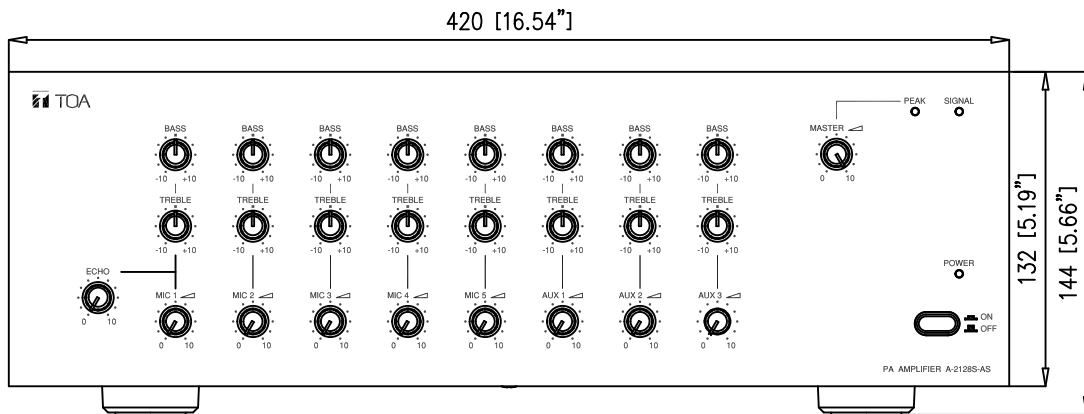

PA AMPLIFIER

A-2128S-AS

■ APPEARANCE

Rear View

Front View

Right View

UNIT : mm SCALE : 1/3