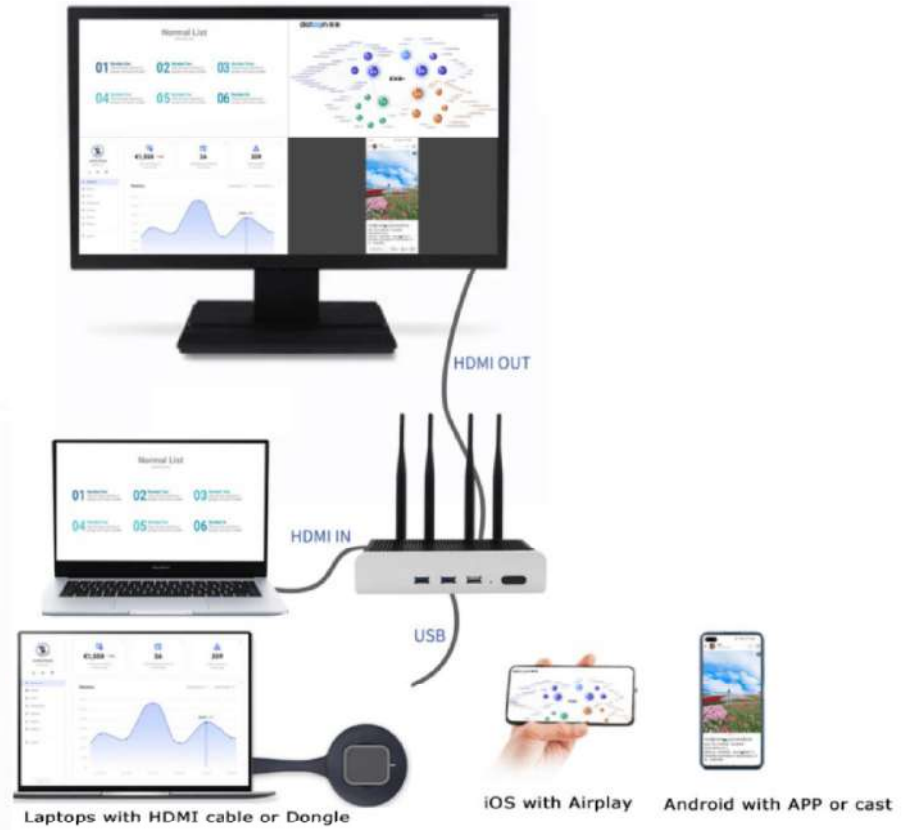

CONNECTION DIAGRAM