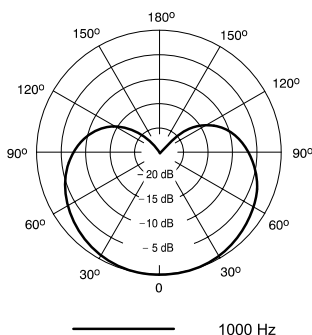

Polar Pattern