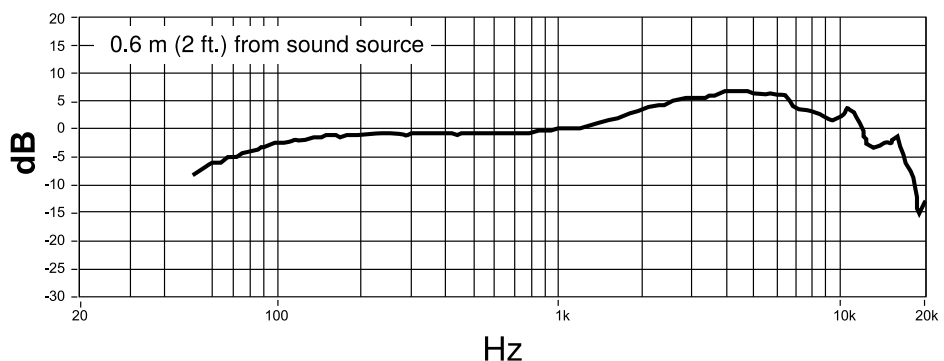

Frequency Response

SHURE®

LEGENDARY
PERFORMANCE™

www.shure.com

© 2015 Shure Incorporated