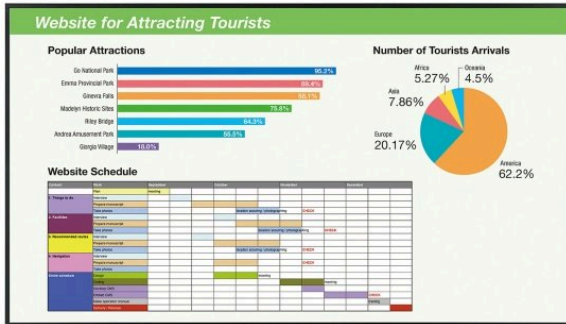

Sharp PN-HW751
LCD 75" Essential Large Format Display

Datasheet

Clearly a better choice. Bring content to life - fast

Enhance almost any professional environment with the outstanding 4K Ultra HD clarity of Sharp's PN-HW displays. They offer a wide range of screen sizes and flexible installation methods, including standalone operation, making them the ideal choice for both retail and corporate organisations.

With Sharp's PN-HW digital signage displays you can enjoy the perfect combination of slim and stylish design and crystal clear pictures. So you can get your message across loud and clear, wherever it needs to be seen.

Benefits

Simply more life-like - the displays come with a wide colour gamut showing every colour with much greater accuracy.

Business hours operation time - 16/7 with 350 to 400 cd/m² brightness.

Instant plug & go - with the built-in USB MediaPlayer slideshows of 4K Ultra HD photos and videos as well as music can be played, no need to connect a separate PC or other hardware.

Control made simple - using an integrated LAN/RS-232C interface all your displays can easily be controlled and monitored from a single PC.

Real impact - with built-in speakers, support for USB playback and range of connectivity, it is easy to create digital signage.