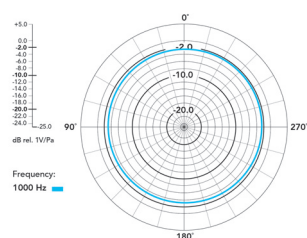

POLAR PATTERN