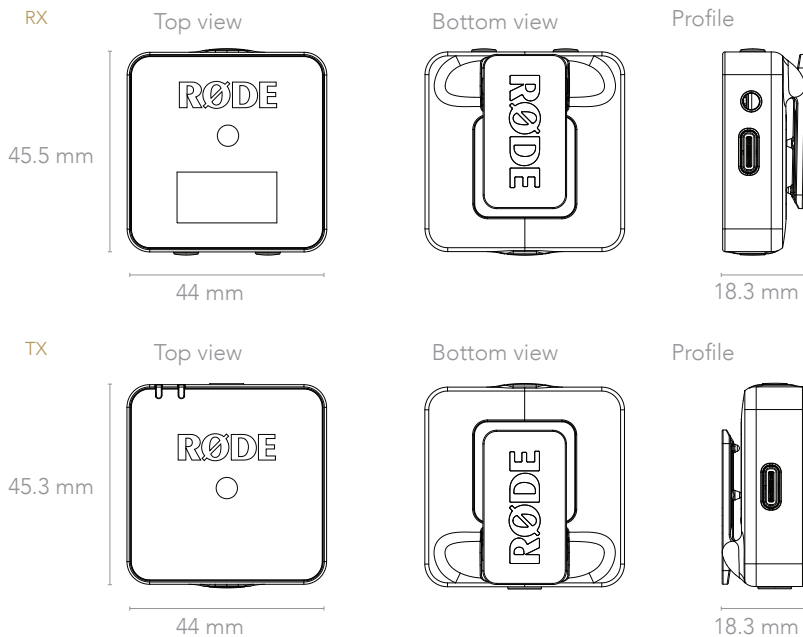

WIRELESS GO II™

SINGLE SET WIRELESS MICROPHONE SYSTEM

SINGLE SET
1 x Receiver & 1 x Transmitter

3.5mm, USB-C, iOS®
AUDIO OUTPUT*

BUILT-IN
MICROPHONE

The Wireless GO II Single is an extremely versatile and ultra-compact wireless microphone system consisting of a dual receiver and single transmitter. Featuring a high-quality microphone built into the transmitter for completely wireless operation, flexible output for connecting to cameras, computers and smartphones, extended transmission range, over 40 hours of on-board recording and much more, Wireless GO II Single is the perfect microphone for a wide range of content creation applications.

- Ultra-compact wireless microphone system
- Series IV 2.4GHz digital transmission with 128-bit encryption delivers 200m range (line of sight)
- 3.5mm TRS analog output, USB-C and iOS compatible digital audio output
- In-built rechargeable lithium-ion battery – up to 7 hours battery life
- On-board recording – over 40 hours of internal memory
- Advanced features accessible via RØDE Central including safety channel, flexible gain control (three-stage pad, expandable to 10-stage) and more

MECHANICAL SPECIFICATIONS

Weight (grams):	TX: 30g RX: 32g
Dimensions (millimetres):	TX: Length: 44, Width: 45.3, Height: 18.3 RX: Length: 44, Width: 45.5, Height: 18.3
Included Accessories:	2 x Fur Windshields 2 x USB-C Cables 1 x SC5 3.5mm TRS Cable 1 x Carry Pouch