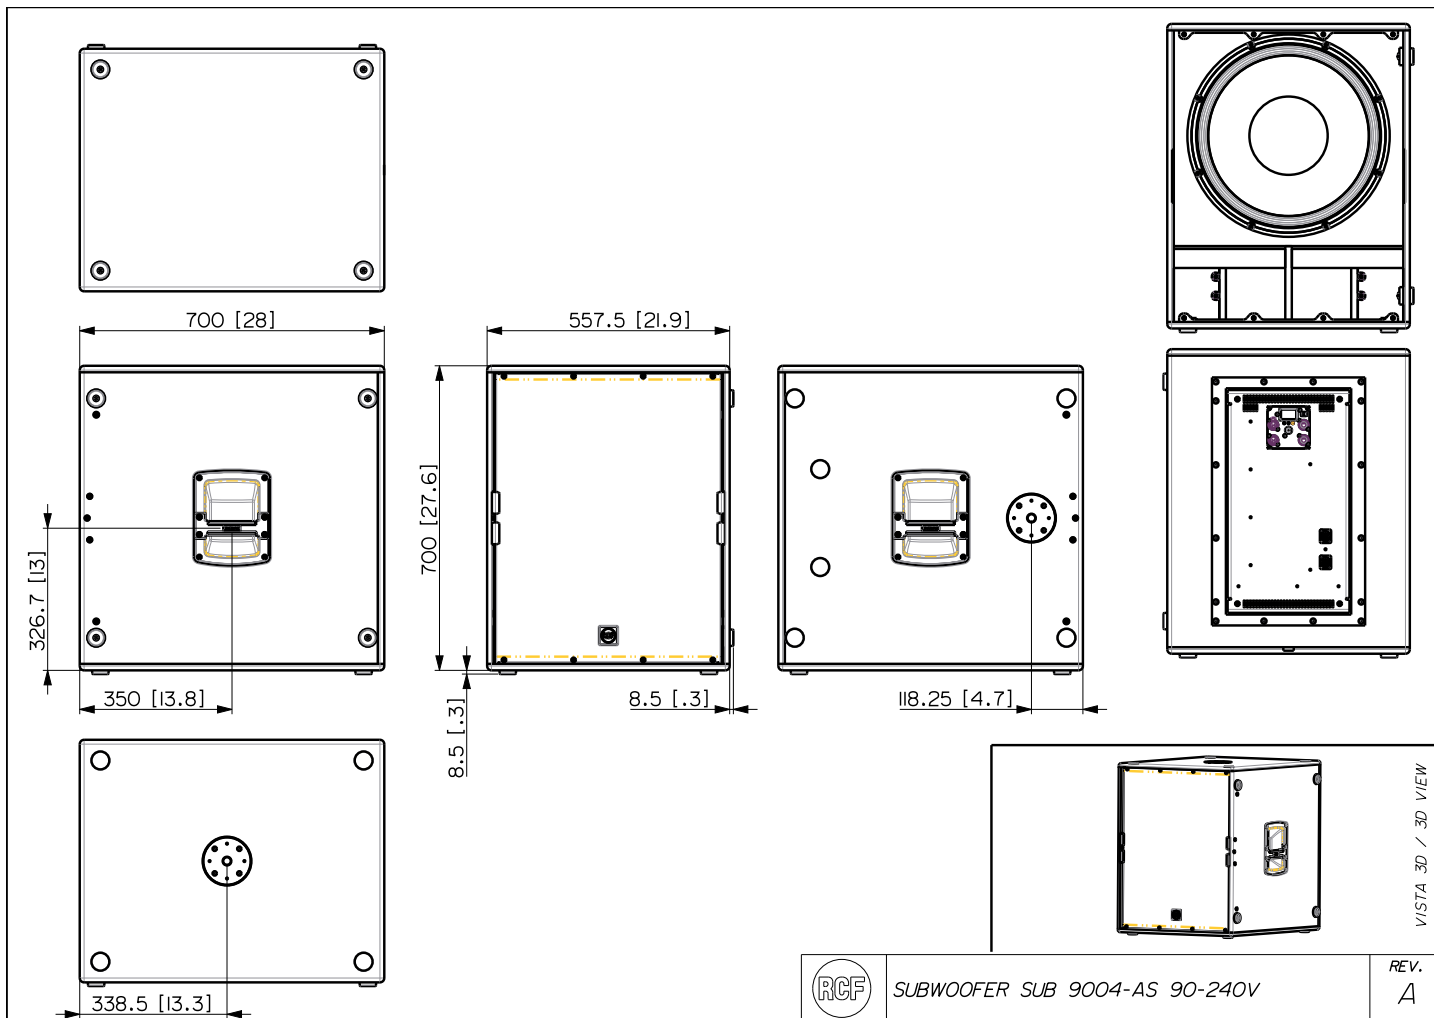

SUBWOOFER SUB 9004-AS 90-240V

REV.
A