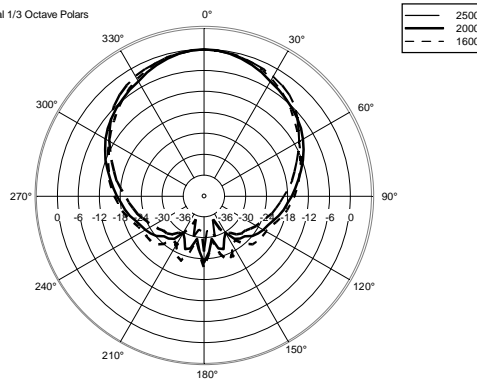

TECHNICAL SPECIFICATIONS

Acoustical specifications	Frequency Response:	45 Hz ÷ 20000 Hz
	Max SPL @ 1m:	133 dB
	Horizontal coverage angle:	90°
	Vertical coverage angle:	50°
Transducers	Compression Driver:	1.4" neo, 4.0" v.c
	Woofer:	15" neo, 3.5" v.c
Input/Output section	Input signal:	bal/unbal
	Input connectors:	XRL, Jack
	Output connectors:	XLR
	Input sensitivity:	-2 dBu/+4 dBu
	Mic. Input Sensitivity:	-32 dBu
Processor section	Crossover Frequencies:	650 Hz
	Protections:	Thermal, RMS
	Limiter:	Soft Limiter
	Controls:	Volume, Boost, Mic/Line
Power section	Total Power:	1400 W Peak, 700 W RMS
	High frequencies:	400 W Peak, 200 W RMS
	Low frequencies:	1000 W Peak, 500 W RMS
	Cooling:	Convection
	Connections:	Powercon IN/OUT
Standard compliance	CE marking:	Yes
Physical specifications	Cabinet/Case Material:	Baltic birch plywood
	Hardware:	5 x M10, 4 x quick lock
	Handles:	2 Side
	Pole mount/Cap:	Yes
	Grille:	Steel
	Color:	Black
Size	Height:	707 mm / 27.83 inches
	Width:	418 mm / 16.46 inches
	Depth:	402 mm / 15.83 inches
	Weight:	24 kg / 52.91 lbs
Shipping informations	Package Height:	760 mm / 29.92 inches
	Package Width:	480 mm / 18.9 inches
	Package Depth:	460 mm / 18.11 inches
	Package Weight:	27 kg / 59.52 lbs

Horizontal 1/3 Octave Polars

Horizontal 1/3 Octave Polars

Horizontal 1/3 Octave Polars

Horizontal 1/3 Octave Polars

Horizontal 1/3 Octave Polars

Horizontal 1/3 Octave Polars

Horizontal 1/3 Octave Polars

Horizontal One Octave Polars