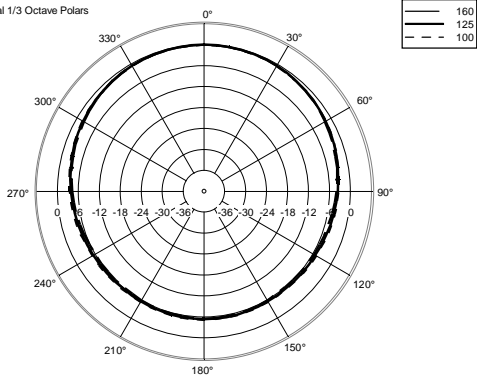

TECHNICAL SPECIFICATIONS

Acoustical specifications	Frequency Response:	45 Hz ÷ 20000 Hz
	Max SPL @ 1m:	133 dB
	Horizontal coverage angle:	90°
	Vertical coverage angle:	50°
Transducers	Compression Driver:	1.4" neo, 4.0" v.c
	Woofer:	15" neo, 3.5" v.c
Input/Output section	Input signal:	bal/unbal
	Input connectors:	XRL, Jack
	Output connectors:	XLR
	Input sensitivity:	-2 dBu/+4 dBu
	Mic. Input Sensitivity:	-32 dBu
Processor section	Crossover Frequencies:	650 Hz
	Protections:	Thermal, RMS
	Limiter:	Soft Limiter
	Controls:	Volume, Boost, Mic/Line
Power section	Total Power:	1400 W Peak, 700 W RMS
	High frequencies:	400 W Peak, 200 W RMS
	Low frequencies:	1000 W Peak, 500 W RMS
	Cooling:	Convection
	Connections:	Powercon IN/OUT
Standard compliance	CE marking:	Yes
Physical specifications	Cabinet/Case Material:	Baltic birch plywood
	Hardware:	5 x M10, 4 x quick lock
	Handles:	2 Side
	Pole mount/Cap:	Yes
	Grille:	Steel
	Color:	Black
Size	Height:	707 mm / 27.83 inches
	Width:	418 mm / 16.46 inches
	Depth:	402 mm / 15.83 inches
	Weight:	24 kg / 52.91 lbs
Shipping informations	Package Height:	760 mm / 29.92 inches
	Package Width:	480 mm / 18.9 inches
	Package Depth:	460 mm / 18.11 inches
	Package Weight:	27 kg / 59.52 lbs

Horizontal 1/3 Octave Polars

Horizontal 1/3 Octave Polars

Horizontal 1/3 Octave Polars

Horizontal 1/3 Octave Polars

Horizontal 1/3 Octave Polars

Horizontal 1/3 Octave Polars

Horizontal 1/3 Octave Polars

Horizontal One Octave Polars