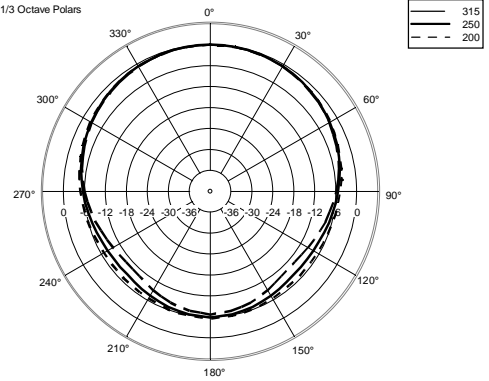

TECHNICAL SPECIFICATIONS

Acoustical specifications	Frequency Response:	45 Hz ÷ 20000 Hz
	Max SPL @ 1m:	133 dB
	Horizontal coverage angle:	90°
	Vertical coverage angle:	50°
Transducers	Compression Driver:	1.4" neo, 4.0" v.c
	Woofer:	15" neo, 3.5" v.c
Input/Output section	Input signal:	bal/unbal
	Input connectors:	XRL, Jack
	Output connectors:	XLR
	Input sensitivity:	-2 dBu/+4 dBu
	Mic. Input Sensitivity:	-32 dBu
Processor section	Crossover Frequencies:	650 Hz
	Protections:	Thermal, RMS
	Limiter:	Soft Limiter
	Controls:	Volume, Boost, Mic/Line
Power section	Total Power:	1400 W Peak, 700 W RMS
	High frequencies:	400 W Peak, 200 W RMS
	Low frequencies:	1000 W Peak, 500 W RMS
	Cooling:	Convection
	Connections:	Powercon IN/OUT
Standard compliance	CE marking:	Yes
Physical specifications	Cabinet/Case Material:	Baltic birch plywood
	Hardware:	5 x M10, 4 x quick lock
	Handles:	2 Side
	Pole mount/Cap:	Yes
	Grille:	Steel
	Color:	Black
Size	Height:	707 mm / 27.83 inches
	Width:	418 mm / 16.46 inches
	Depth:	402 mm / 15.83 inches
	Weight:	24 kg / 52.91 lbs
Shipping informations	Package Height:	760 mm / 29.92 inches
	Package Width:	480 mm / 18.9 inches
	Package Depth:	460 mm / 18.11 inches
	Package Weight:	27 kg / 59.52 lbs

Horizontal 1/3 Octave Polars

Horizontal 1/3 Octave Polars

Horizontal 1/3 Octave Polars

Horizontal 1/3 Octave Polars

Horizontal 1/3 Octave Polars

Horizontal 1/3 Octave Polars

Horizontal 1/3 Octave Polars

Horizontal One Octave Polars