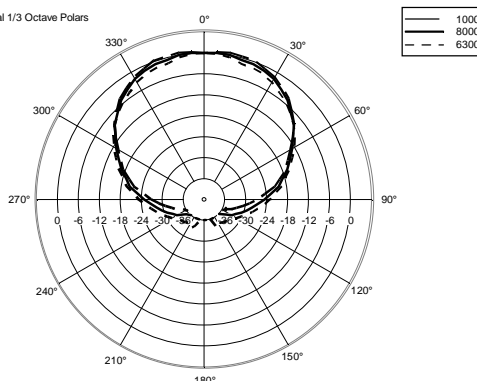

TECHNICAL SPECIFICATIONS

Acoustical specifications	Frequency Response:	45 Hz ÷ 20000 Hz
	Max SPL @ 1m:	133 dB
	Horizontal coverage angle:	90°
	Vertical coverage angle:	50°
Transducers	Compression Driver:	1.4" neo, 4.0" v.c
	Woofer:	15" neo, 3.5" v.c
Input/Output section	Input signal:	bal/unbal
	Input connectors:	XRL, Jack
	Output connectors:	XLR
	Input sensitivity:	-2 dBu/+4 dBu
	Mic. Input Sensitivity:	-32 dBu
Processor section	Crossover Frequencies:	650 Hz
	Protections:	Thermal, RMS
	Limiter:	Soft Limiter
	Controls:	Volume, Boost, Mic/Line
Power section	Total Power:	1400 W Peak, 700 W RMS
	High frequencies:	400 W Peak, 200 W RMS
	Low frequencies:	1000 W Peak, 500 W RMS
	Cooling:	Convection
	Connections:	Powercon IN/OUT
Standard compliance	CE marking:	Yes
Physical specifications	Cabinet/Case Material:	Baltic birch plywood
	Hardware:	5 x M10, 4 x quick lock
	Handles:	2 Side
	Pole mount/Cap:	Yes
	Grille:	Steel
	Color:	Black
Size	Height:	707 mm / 27.83 inches
	Width:	418 mm / 16.46 inches
	Depth:	402 mm / 15.83 inches
	Weight:	24 kg / 52.91 lbs
Shipping informations	Package Height:	760 mm / 29.92 inches
	Package Width:	480 mm / 18.9 inches
	Package Depth:	460 mm / 18.11 inches
	Package Weight:	27 kg / 59.52 lbs

Horizontal 1/3 Octave Polars

Horizontal 1/3 Octave Polars

Horizontal 1/3 Octave Polars

Horizontal 1/3 Octave Polars

Horizontal 1/3 Octave Polars

Horizontal 1/3 Octave Polars

Horizontal 1/3 Octave Polars

Horizontal One Octave Polars