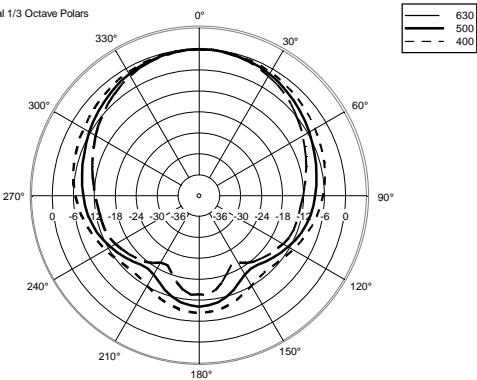

TECHNICAL SPECIFICATIONS

Acoustical specifications	Frequency Response:	45 Hz ÷ 20000 Hz
	Max SPL @ 1m:	133 dB
	Horizontal coverage angle:	90°
	Vertical coverage angle:	50°
Transducers	Compression Driver:	1.4" neo, 4.0" v.c
	Woofer:	15" neo, 3.5" v.c
Input/Output section	Input signal:	bal/unbal
	Input connectors:	XRL, Jack
	Output connectors:	XLR
	Input sensitivity:	-2 dBu/+4 dBu
	Mic. Input Sensitivity:	-32 dBu
Processor section	Crossover Frequencies:	650 Hz
	Protections:	Thermal, RMS
	Limiter:	Soft Limiter
	Controls:	Volume, Boost, Mic/Line
Power section	Total Power:	1400 W Peak, 700 W RMS
	High frequencies:	400 W Peak, 200 W RMS
	Low frequencies:	1000 W Peak, 500 W RMS
	Cooling:	Convection
	Connections:	Powercon IN/OUT
Standard compliance	CE marking:	Yes
Physical specifications	Cabinet/Case Material:	Baltic birch plywood
	Hardware:	5 x M10, 4 x quick lock
	Handles:	2 Side
	Pole mount/Cap:	Yes
	Grille:	Steel
	Color:	Black
Size	Height:	707 mm / 27.83 inches
	Width:	418 mm / 16.46 inches
	Depth:	402 mm / 15.83 inches
	Weight:	24 kg / 52.91 lbs
Shipping informations	Package Height:	760 mm / 29.92 inches
	Package Width:	480 mm / 18.9 inches
	Package Depth:	460 mm / 18.11 inches
	Package Weight:	27 kg / 59.52 lbs

Horizontal 1/3 Octave Polars

Horizontal 1/3 Octave Polars

Horizontal 1/3 Octave Polars

Horizontal 1/3 Octave Polars

Horizontal 1/3 Octave Polars

Horizontal 1/3 Octave Polars

Horizontal 1/3 Octave Polars

Horizontal One Octave Polars