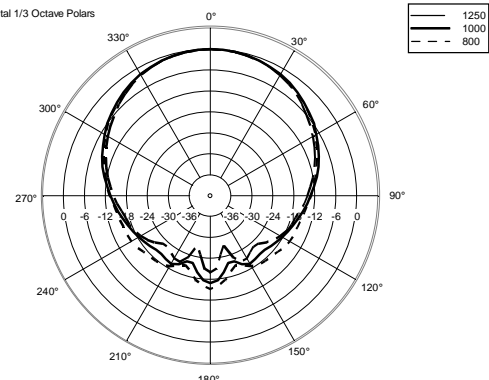

TECHNICAL SPECIFICATIONS

Acoustical specifications	Frequency Response:	45 Hz ÷ 20000 Hz
	Max SPL @ 1m:	133 dB
	Horizontal coverage angle:	90°
	Vertical coverage angle:	50°
Transducers	Compression Driver:	1.4" neo, 4.0" v.c
	Woofer:	15" neo, 3.5" v.c
Input/Output section	Input signal:	bal/unbal
	Input connectors:	XRL, Jack
	Output connectors:	XLR
	Input sensitivity:	-2 dBu/+4 dBu
	Mic. Input Sensitivity:	-32 dBu
Processor section	Crossover Frequencies:	650 Hz
	Protections:	Thermal, RMS
	Limiter:	Soft Limiter
	Controls:	Volume, Boost, Mic/Line
Power section	Total Power:	1400 W Peak, 700 W RMS
	High frequencies:	400 W Peak, 200 W RMS
	Low frequencies:	1000 W Peak, 500 W RMS
	Cooling:	Convection
	Connections:	Powercon IN/OUT
Standard compliance	CE marking:	Yes
Physical specifications	Cabinet/Case Material:	Baltic birch plywood
	Hardware:	5 x M10, 4 x quick lock
	Handles:	2 Side
	Pole mount/Cap:	Yes
	Grille:	Steel
	Color:	Black
Size	Height:	707 mm / 27.83 inches
	Width:	418 mm / 16.46 inches
	Depth:	402 mm / 15.83 inches
	Weight:	24 kg / 52.91 lbs
Shipping informations	Package Height:	760 mm / 29.92 inches
	Package Width:	480 mm / 18.9 inches
	Package Depth:	460 mm / 18.11 inches
	Package Weight:	27 kg / 59.52 lbs

Horizontal 1/3 Octave Polars

Horizontal 1/3 Octave Polars

Horizontal 1/3 Octave Polars

Horizontal 1/3 Octave Polars

Horizontal 1/3 Octave Polars

Horizontal 1/3 Octave Polars

Horizontal 1/3 Octave Polars

Horizontal One Octave Polars