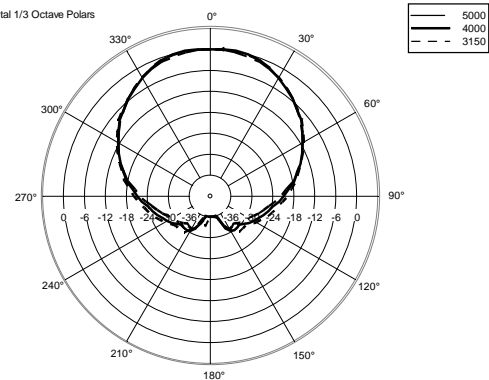

TECHNICAL SPECIFICATIONS

Acoustical specifications	Frequency Response:	45 Hz ÷ 20000 Hz
	Max SPL @ 1m:	133 dB
	Horizontal coverage angle:	90°
	Vertical coverage angle:	50°
Transducers	Compression Driver:	1.4" neo, 4.0" v.c
	Woofer:	15" neo, 3.5" v.c
Input/Output section	Input signal:	bal/unbal
	Input connectors:	XRL, Jack
	Output connectors:	XLR
	Input sensitivity:	-2 dBu/+4 dBu
	Mic. Input Sensitivity:	-32 dBu
Processor section	Crossover Frequencies:	650 Hz
	Protections:	Thermal, RMS
	Limiter:	Soft Limiter
	Controls:	Volume, Boost, Mic/Line
Power section	Total Power:	1400 W Peak, 700 W RMS
	High frequencies:	400 W Peak, 200 W RMS
	Low frequencies:	1000 W Peak, 500 W RMS
	Cooling:	Convection
	Connections:	Powercon IN/OUT
Standard compliance	CE marking:	Yes
Physical specifications	Cabinet/Case Material:	Baltic birch plywood
	Hardware:	5 x M10, 4 x quick lock
	Handles:	2 Side
	Pole mount/Cap:	Yes
	Grille:	Steel
	Color:	Black
Size	Height:	707 mm / 27.83 inches
	Width:	418 mm / 16.46 inches
	Depth:	402 mm / 15.83 inches
	Weight:	24 kg / 52.91 lbs
Shipping informations	Package Height:	760 mm / 29.92 inches
	Package Width:	480 mm / 18.9 inches
	Package Depth:	460 mm / 18.11 inches
	Package Weight:	27 kg / 59.52 lbs

Horizontal 1/3 Octave Polars

Horizontal 1/3 Octave Polars

Horizontal 1/3 Octave Polars

Horizontal 1/3 Octave Polars

Horizontal 1/3 Octave Polars

Horizontal 1/3 Octave Polars

Horizontal 1/3 Octave Polars

Horizontal One Octave Polars