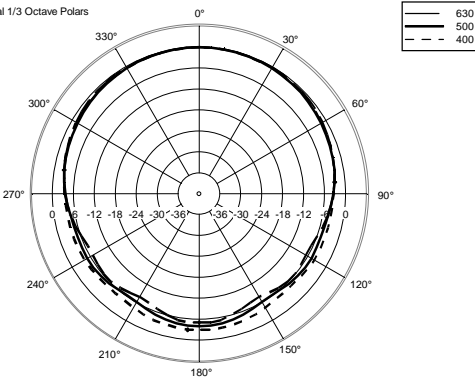

TECHNICAL SPECIFICATIONS

Acoustical specifications	Frequency Response:	40 Hz ÷ 20000 Hz
	Max SPL @ 1m:	130 dB
	Horizontal coverage angle:	90°
	Vertical coverage angle:	30°
Transducers	Fullrange:	8 x 4.0", 1.0" v.c
	Woofer:	15", 3.0" v.c
Input/Output section	Input signal:	bal/unbal
	Input connectors:	XLR, Jack
	Output connectors:	XLR
	Input sensitivity:	-2 dBu/+4 dBu
Processor section	Crossover Frequencies:	180 Hz
	Protections:	Thermal, RMS
	Limiter:	Soft Limiter
	Controls:	Volume, EQ
Power section	Total Power:	1400 W Peak, 700 W RMS
	High frequencies:	400 W Peak, 200 W RMS
	Low frequencies:	1000 W Peak, 500 W RMS
	Cooling:	Convection
	Connections:	VDE
Standard compliance	CE marking:	Yes
Physical specifications	Cabinet/Case Material:	Baltic birch plywood
	Color:	Black
Size	Height:	2200 mm / 86.61 inches
	Width:	410 mm / 16.14 inches
	Depth:	560 mm / 22.05 inches
	Weight:	36.4 kg / 80.25 lbs
Shipping informations	Package Weight:	43.89 kg / 96.76 lbs

EAN 8024530013196

EVDX 12

Horizontal 1/3 Octave Polars

Horizontal 1/3 Octave Polars

Horizontal 1/3 Octave Polars

Horizontal 1/3 Octave Polars

Horizontal 1/3 Octave Polars

Horizontal 1/3 Octave Polars

Horizontal 1/3 Octave Polars

Horizontal One Octave Polars