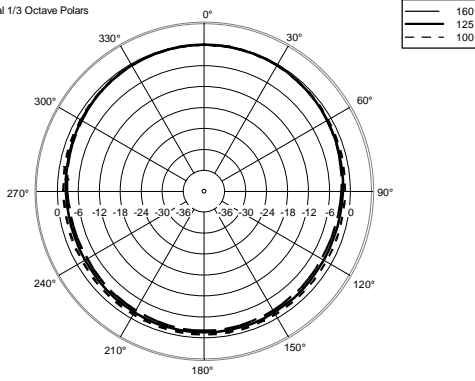

Horizontal 1/3 Octave Polars

Horizontal 1/3 Octave Polars