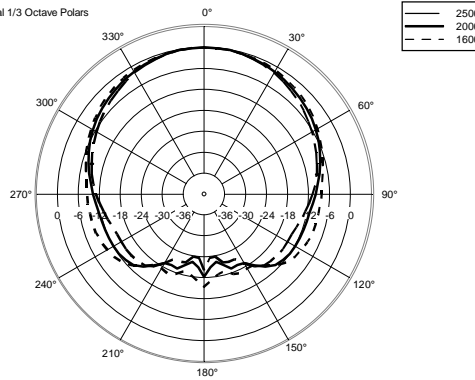

TECHNICAL SPECIFICATIONS

Acoustical specifications	Frequency Response:	40 Hz ÷ 20000 Hz
	Max SPL @ 1m:	130 dB
	Horizontal coverage angle:	90°
	Vertical coverage angle:	30°
Transducers	Fullrange:	8 x 4.0", 1.0" v.c
	Woofer:	15", 3.0" v.c
Input/Output section	Input signal:	bal/unbal
	Input connectors:	XLR, Jack
	Output connectors:	XLR
	Input sensitivity:	-2 dBu/+4 dBu
Processor section	Crossover Frequencies:	180 Hz
	Protections:	Thermal, RMS
	Limiter:	Soft Limiter
	Controls:	Volume, EQ
Power section	Total Power:	1400 W Peak, 700 W RMS
	High frequencies:	400 W Peak, 200 W RMS
	Low frequencies:	1000 W Peak, 500 W RMS
	Cooling:	Convection
	Connections:	VDE
Standard compliance	CE marking:	Yes
Physical specifications	Cabinet/Case Material:	Baltic birch plywood
	Color:	Black
Size	Height:	2200 mm / 86.61 inches
	Width:	410 mm / 16.14 inches
	Depth:	560 mm / 22.05 inches
	Weight:	36.4 kg / 80.25 lbs
Shipping informations	Package Weight:	43.89 kg / 96.76 lbs

EAN 8024530013196

EVDX 12

Horizontal 1/3 Octave Polars

Horizontal 1/3 Octave Polars

Horizontal 1/3 Octave Polars

Horizontal 1/3 Octave Polars

Horizontal 1/3 Octave Polars

Horizontal 1/3 Octave Polars

Horizontal 1/3 Octave Polars

Horizontal One Octave Polars