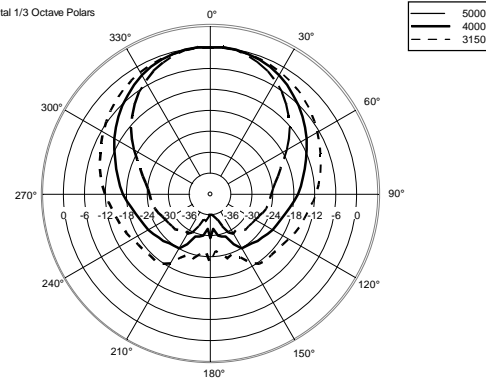

TECHNICAL SPECIFICATIONS

Acoustical specifications	Frequency Response:	40 Hz ÷ 20000 Hz
	Max SPL @ 1m:	130 dB
	Horizontal coverage angle:	90°
	Vertical coverage angle:	30°
Transducers	Fullrange:	8 x 4.0", 1.0" v.c
	Woofer:	15", 3.0" v.c
Input/Output section	Input signal:	bal/unbal
	Input connectors:	XLR, Jack
	Output connectors:	XLR
	Input sensitivity:	-2 dBu/+4 dBu
Processor section	Crossover Frequencies:	180 Hz
	Protections:	Thermal, RMS
	Limiter:	Soft Limiter
	Controls:	Volume, EQ
Power section	Total Power:	1400 W Peak, 700 W RMS
	High frequencies:	400 W Peak, 200 W RMS
	Low frequencies:	1000 W Peak, 500 W RMS
	Cooling:	Convection
	Connections:	VDE
Standard compliance	CE marking:	Yes
Physical specifications	Cabinet/Case Material:	Baltic birch plywood
	Color:	Black
Size	Height:	2200 mm / 86.61 inches
	Width:	410 mm / 16.14 inches
	Depth:	560 mm / 22.05 inches
	Weight:	36.4 kg / 80.25 lbs
Shipping informations	Package Weight:	43.89 kg / 96.76 lbs

EAN 8024530013196

EVDX 12

Horizontal 1/3 Octave Polars

Horizontal 1/3 Octave Polars

Horizontal 1/3 Octave Polars

Horizontal 1/3 Octave Polars

Horizontal 1/3 Octave Polars

Horizontal 1/3 Octave Polars

Horizontal 1/3 Octave Polars

Horizontal One Octave Polars