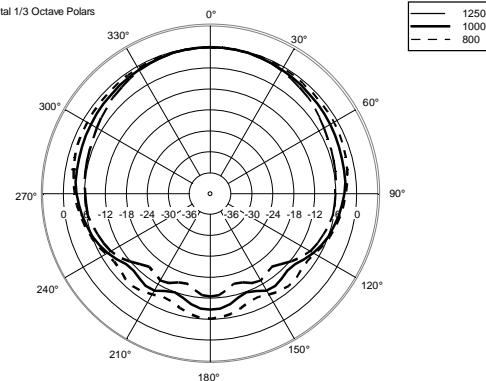

TECHNICAL SPECIFICATIONS

Acoustical specifications	Frequency Response:	40 Hz ÷ 20000 Hz
	Max SPL @ 1m:	130 dB
	Horizontal coverage angle:	90°
	Vertical coverage angle:	30°
Transducers	Fullrange:	8 x 4.0", 1.0" v.c
	Woofer:	15", 3.0" v.c
Input/Output section	Input signal:	bal/unbal
	Input connectors:	XLR, Jack
	Output connectors:	XLR
	Input sensitivity:	-2 dBu/+4 dBu
Processor section	Crossover Frequencies:	180 Hz
	Protections:	Thermal, RMS
	Limiter:	Soft Limiter
	Controls:	Volume, EQ
Power section	Total Power:	1400 W Peak, 700 W RMS
	High frequencies:	400 W Peak, 200 W RMS
	Low frequencies:	1000 W Peak, 500 W RMS
	Cooling:	Convection
	Connections:	VDE
Standard compliance	CE marking:	Yes
Physical specifications	Cabinet/Case Material:	Baltic birch plywood
	Color:	Black
Size	Height:	2200 mm / 86.61 inches
	Width:	410 mm / 16.14 inches
	Depth:	560 mm / 22.05 inches
	Weight:	36.4 kg / 80.25 lbs
Shipping informations	Package Weight:	43.89 kg / 96.76 lbs

EAN 8024530013196

EVDX 12

Horizontal 1/3 Octave Polars

Horizontal 1/3 Octave Polars

Horizontal 1/3 Octave Polars

Horizontal 1/3 Octave Polars

Horizontal 1/3 Octave Polars

Horizontal 1/3 Octave Polars

Horizontal 1/3 Octave Polars

Horizontal One Octave Polars