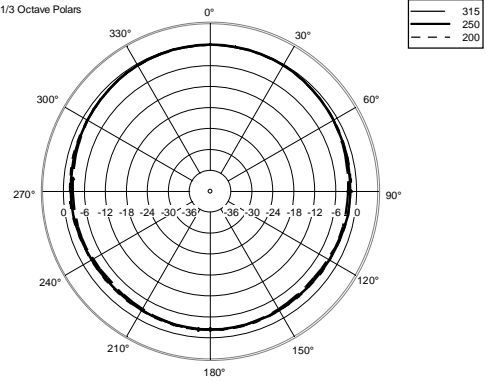

TECHNICAL SPECIFICATIONS

Acoustical specifications	Frequency Response:	40 Hz ÷ 20000 Hz
	Max SPL @ 1m:	130 dB
	Horizontal coverage angle:	90°
	Vertical coverage angle:	30°
Transducers	Fullrange:	8 x 4.0", 1.0" v.c
	Woofer:	15", 3.0" v.c
Input/Output section	Input signal:	bal/unbal
	Input connectors:	XLR, Jack
	Output connectors:	XLR
	Input sensitivity:	-2 dBu/+4 dBu
Processor section	Crossover Frequencies:	180 Hz
	Protections:	Thermal, RMS
	Limiter:	Soft Limiter
	Controls:	Volume, EQ
Power section	Total Power:	1400 W Peak, 700 W RMS
	High frequencies:	400 W Peak, 200 W RMS
	Low frequencies:	1000 W Peak, 500 W RMS
	Cooling:	Convection
	Connections:	VDE
Standard compliance	CE marking:	Yes
Physical specifications	Cabinet/Case Material:	Baltic birch plywood
	Color:	Black
Size	Height:	2200 mm / 86.61 inches
	Width:	410 mm / 16.14 inches
	Depth:	560 mm / 22.05 inches
	Weight:	36.4 kg / 80.25 lbs
Shipping informations	Package Weight:	43.89 kg / 96.76 lbs

EAN 8024530013196

EVDX 12

Horizontal 1/3 Octave Polars

Horizontal 1/3 Octave Polars

Horizontal 1/3 Octave Polars

Horizontal 1/3 Octave Polars

Horizontal 1/3 Octave Polars

Horizontal 1/3 Octave Polars

Horizontal 1/3 Octave Polars

Horizontal One Octave Polars