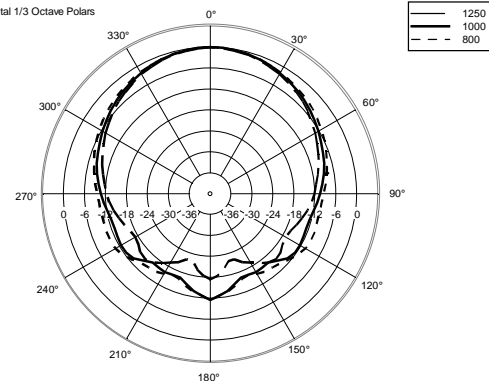

**TECHNICAL SPECIFICATIONS**

<b>Acoustical specifications</b>	Frequency Response:	45 Hz ÷ 20000 Hz
	Max SPL @ 1m:	111 dB
	Horizontal coverage angle:	110°
	Vertical coverage angle:	70°
<b>Transducers</b>	Dome Tweeter:	1.0" neo, 1.0" v.c
	Woofers:	8", 1.5" v.c
<b>Input/Output section</b>	Input signal:	bal/unbal
	Input connectors:	XLR, Jack, RCA
	Input sensitivity:	-2 dBu/+4 dBu
<b>Processor section</b>	Crossover Frequencies:	2000Hz
	Limiter:	Soft Limiter
	Controls:	HF Adjust -1dB,0,+1dB LF Adjust -2dB,0,+2dB
<b>Power section</b>	Total Power:	280 W Peak, 140 W RMS
	High frequencies:	80 W Peak, 40 W RMS
	Low frequencies:	200 W Peak, 100 W RMS
	Connections:	XLR, Jack, RCA
<b>Standard compliance</b>	CE marking:	Yes
<b>Physical specifications</b>	Cabinet/Case Material:	MDF
	Color:	Black - RAL 9005
<b>Size</b>	Height:	410 mm / 16.14 inches
	Width:	253 mm / 9.96 inches
	Depth:	320 mm / 12.6 inches
	Weight:	8.6 kg / 18.96 lbs
<b>Shipping informations</b>	Package Height:	510 mm / 20.08 inches
	Package Width:	416 mm / 16.38 inches
	Package Depth:	329 mm / 12.95 inches
	Package Weight:	9.5 kg / 20.94 lbs

EAN 8024530017385

Horizontal 1/3 Octave Polars

Horizontal 1/3 Octave Polars

Horizontal 1/3 Octave Polars

Horizontal 1/3 Octave Polars

Horizontal 1/3 Octave Polars

Horizontal 1/3 Octave Polars

Horizontal 1/3 Octave Polars