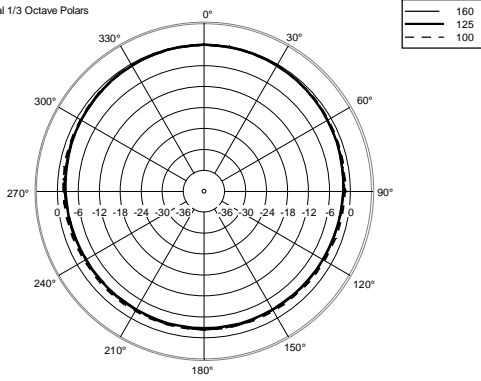

Horizontal 1/3 Octave Polars

Horizontal 1/3 Octave Polars