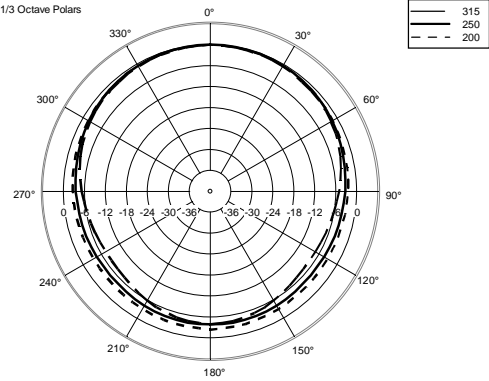

**TECHNICAL SPECIFICATIONS**

<b>Acoustical specifications</b>	Frequency Response:	45 Hz ÷ 20000 Hz
	Max SPL @ 1m:	111 dB
	Horizontal coverage angle:	110°
	Vertical coverage angle:	70°
<b>Transducers</b>	Dome Tweeter:	1.0" neo, 1.0" v.c
	Woofers:	8", 1.5" v.c
<b>Input/Output section</b>	Input signal:	bal/unbal
	Input connectors:	XLR, Jack, RCA
	Input sensitivity:	-2 dBu/+4 dBu
<b>Processor section</b>	Crossover Frequencies:	2000Hz
	Limiter:	Soft Limiter
	Controls:	HF Adjust -1dB,0,+1dB LF Adjust -2dB,0,+2dB
<b>Power section</b>	Total Power:	280 W Peak, 140 W RMS
	High frequencies:	80 W Peak, 40 W RMS
	Low frequencies:	200 W Peak, 100 W RMS
	Connections:	XLR, Jack, RCA
<b>Standard compliance</b>	CE marking:	Yes
<b>Physical specifications</b>	Cabinet/Case Material:	MDF
	Color:	Black - RAL 9005
<b>Size</b>	Height:	410 mm / 16.14 inches
	Width:	253 mm / 9.96 inches
	Depth:	320 mm / 12.6 inches
	Weight:	8.6 kg / 18.96 lbs
<b>Shipping informations</b>	Package Height:	510 mm / 20.08 inches
	Package Width:	416 mm / 16.38 inches
	Package Depth:	329 mm / 12.95 inches
	Package Weight:	9.5 kg / 20.94 lbs

EAN 8024530017385

Horizontal 1/3 Octave Polars

Horizontal 1/3 Octave Polars

Horizontal 1/3 Octave Polars

Horizontal 1/3 Octave Polars

Horizontal 1/3 Octave Polars

Horizontal 1/3 Octave Polars

Horizontal 1/3 Octave Polars