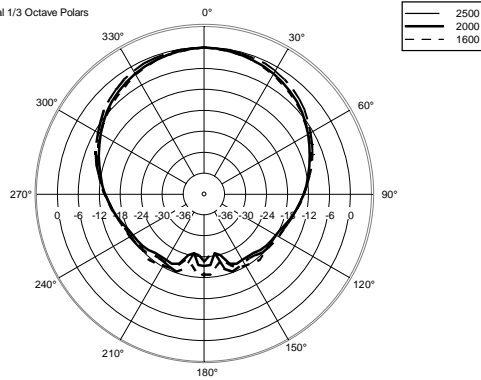

**TECHNICAL SPECIFICATIONS**

<b>Acoustical specifications</b>	Frequency Response:	45 Hz ÷ 20000 Hz
	Max SPL @ 1m:	111 dB
	Horizontal coverage angle:	110°
	Vertical coverage angle:	70°
<b>Transducers</b>	Dome Tweeter:	1.0" neo, 1.0" v.c
	Woofers:	8", 1.5" v.c
<b>Input/Output section</b>	Input signal:	bal/unbal
	Input connectors:	XLR, Jack, RCA
	Input sensitivity:	-2 dBu/+4 dBu
<b>Processor section</b>	Crossover Frequencies:	2000Hz
	Limiter:	Soft Limiter
	Controls:	HF Adjust -1dB,0,+1dB LF Adjust -2dB,0,+2dB
<b>Power section</b>	Total Power:	280 W Peak, 140 W RMS
	High frequencies:	80 W Peak, 40 W RMS
	Low frequencies:	200 W Peak, 100 W RMS
	Connections:	XLR, Jack, RCA
<b>Standard compliance</b>	CE marking:	Yes
<b>Physical specifications</b>	Cabinet/Case Material:	MDF
	Color:	Black - RAL 9005
<b>Size</b>	Height:	410 mm / 16.14 inches
	Width:	253 mm / 9.96 inches
	Depth:	320 mm / 12.6 inches
	Weight:	8.6 kg / 18.96 lbs
<b>Shipping informations</b>	Package Height:	510 mm / 20.08 inches
	Package Width:	416 mm / 16.38 inches
	Package Depth:	329 mm / 12.95 inches
	Package Weight:	9.5 kg / 20.94 lbs

EAN 8024530017385

Horizontal 1/3 Octave Polars

Horizontal 1/3 Octave Polars

Horizontal 1/3 Octave Polars

Horizontal 1/3 Octave Polars

Horizontal 1/3 Octave Polars

Horizontal 1/3 Octave Polars

Horizontal 1/3 Octave Polars