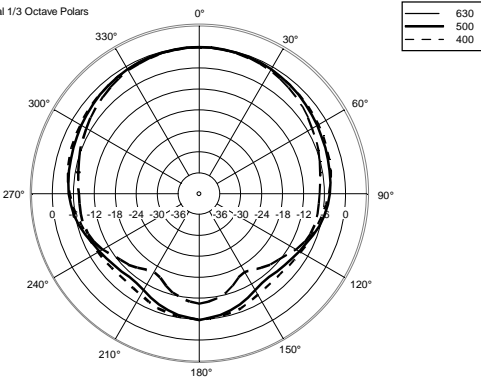

**TECHNICAL SPECIFICATIONS**

<b>Acoustical specifications</b>	Frequency Response:	45 Hz ÷ 20000 Hz
	Max SPL @ 1m:	111 dB
	Horizontal coverage angle:	110°
	Vertical coverage angle:	70°
<b>Transducers</b>	Dome Tweeter:	1.0" neo, 1.0" v.c
	Woofers:	8", 1.5" v.c
<b>Input/Output section</b>	Input signal:	bal/unbal
	Input connectors:	XLR, Jack, RCA
	Input sensitivity:	-2 dBu/+4 dBu
<b>Processor section</b>	Crossover Frequencies:	2000Hz
	Limiter:	Soft Limiter
	Controls:	HF Adjust -1dB,0,+1dB LF Adjust -2dB,0,+2dB
<b>Power section</b>	Total Power:	280 W Peak, 140 W RMS
	High frequencies:	80 W Peak, 40 W RMS
	Low frequencies:	200 W Peak, 100 W RMS
	Connections:	XLR, Jack, RCA
<b>Standard compliance</b>	CE marking:	Yes
<b>Physical specifications</b>	Cabinet/Case Material:	MDF
	Color:	Black - RAL 9005
<b>Size</b>	Height:	410 mm / 16.14 inches
	Width:	253 mm / 9.96 inches
	Depth:	320 mm / 12.6 inches
	Weight:	8.6 kg / 18.96 lbs
<b>Shipping informations</b>	Package Height:	510 mm / 20.08 inches
	Package Width:	416 mm / 16.38 inches
	Package Depth:	329 mm / 12.95 inches
	Package Weight:	9.5 kg / 20.94 lbs

EAN 8024530017385

Horizontal 1/3 Octave Polars

Horizontal 1/3 Octave Polars

Horizontal 1/3 Octave Polars

Horizontal 1/3 Octave Polars

Horizontal 1/3 Octave Polars

Horizontal 1/3 Octave Polars

Horizontal 1/3 Octave Polars