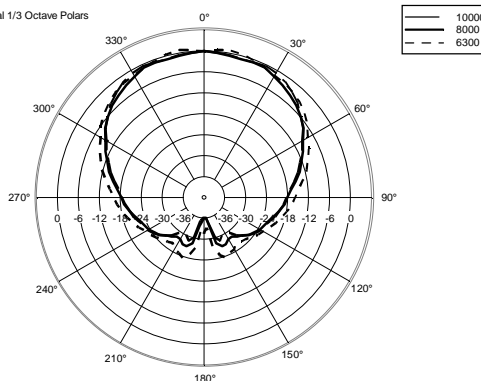

**TECHNICAL SPECIFICATIONS**

<b>Acoustical specifications</b>	Frequency Response:	45 Hz ÷ 20000 Hz
	Max SPL @ 1m:	111 dB
	Horizontal coverage angle:	110°
	Vertical coverage angle:	70°
<b>Transducers</b>	Dome Tweeter:	1.0" neo, 1.0" v.c
	Woofers:	8", 1.5" v.c
<b>Input/Output section</b>	Input signal:	bal/unbal
	Input connectors:	XLR, Jack, RCA
	Input sensitivity:	-2 dBu/+4 dBu
<b>Processor section</b>	Crossover Frequencies:	2000Hz
	Limiter:	Soft Limiter
	Controls:	HF Adjust -1dB,0,+1dB LF Adjust -2dB,0,+2dB
<b>Power section</b>	Total Power:	280 W Peak, 140 W RMS
	High frequencies:	80 W Peak, 40 W RMS
	Low frequencies:	200 W Peak, 100 W RMS
	Connections:	XLR, Jack, RCA
<b>Standard compliance</b>	CE marking:	Yes
<b>Physical specifications</b>	Cabinet/Case Material:	MDF
	Color:	Black - RAL 9005
<b>Size</b>	Height:	410 mm / 16.14 inches
	Width:	253 mm / 9.96 inches
	Depth:	320 mm / 12.6 inches
	Weight:	8.6 kg / 18.96 lbs
<b>Shipping informations</b>	Package Height:	510 mm / 20.08 inches
	Package Width:	416 mm / 16.38 inches
	Package Depth:	329 mm / 12.95 inches
	Package Weight:	9.5 kg / 20.94 lbs

EAN 8024530017385

Horizontal 1/3 Octave Polars

Horizontal 1/3 Octave Polars

Horizontal 1/3 Octave Polars

Horizontal 1/3 Octave Polars

Horizontal 1/3 Octave Polars

Horizontal 1/3 Octave Polars

Horizontal 1/3 Octave Polars