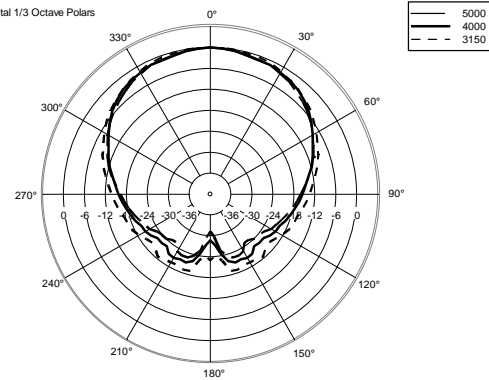

**TECHNICAL SPECIFICATIONS**

<b>Acoustical specifications</b>	Frequency Response:	45 Hz ÷ 20000 Hz
	Max SPL @ 1m:	111 dB
	Horizontal coverage angle:	110°
	Vertical coverage angle:	70°
<b>Transducers</b>	Dome Tweeter:	1.0" neo, 1.0" v.c
	Woofers:	8", 1.5" v.c
<b>Input/Output section</b>	Input signal:	bal/unbal
	Input connectors:	XLR, Jack, RCA
	Input sensitivity:	-2 dBu/+4 dBu
<b>Processor section</b>	Crossover Frequencies:	2000Hz
	Limiter:	Soft Limiter
	Controls:	HF Adjust -1dB,0,+1dB LF Adjust -2dB,0,+2dB
<b>Power section</b>	Total Power:	280 W Peak, 140 W RMS
	High frequencies:	80 W Peak, 40 W RMS
	Low frequencies:	200 W Peak, 100 W RMS
	Connections:	XLR, Jack, RCA
<b>Standard compliance</b>	CE marking:	Yes
<b>Physical specifications</b>	Cabinet/Case Material:	MDF
	Color:	Black - RAL 9005
<b>Size</b>	Height:	410 mm / 16.14 inches
	Width:	253 mm / 9.96 inches
	Depth:	320 mm / 12.6 inches
	Weight:	8.6 kg / 18.96 lbs
<b>Shipping informations</b>	Package Height:	510 mm / 20.08 inches
	Package Width:	416 mm / 16.38 inches
	Package Depth:	329 mm / 12.95 inches
	Package Weight:	9.5 kg / 20.94 lbs

EAN 8024530017385

Horizontal 1/3 Octave Polars

Horizontal 1/3 Octave Polars

Horizontal 1/3 Octave Polars

Horizontal 1/3 Octave Polars

Horizontal 1/3 Octave Polars

Horizontal 1/3 Octave Polars

Horizontal 1/3 Octave Polars