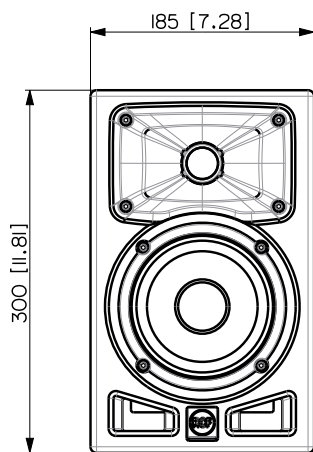

TECHNICAL SPECIFICATIONS

Acoustical specifications	Frequency Response:	50 Hz ÷ 20000 Hz
	Max SPL @ 1m:	107 dB
	Horizontal coverage angle:	110°
	Vertical coverage angle:	70°
Transducers	Dome Tweeter:	1.0" neo, 1.0" v.c
	Woofers:	5.0"
Input/Output section	Input signal:	bal/unbal
	Input connectors:	XLR, Jack, RCA
	Input sensitivity:	-2 dBu
Processor section	Crossover Frequencies:	2000Hz
	Limiter:	Soft Limiter
Power section	Total Power:	200 W Peak, 100 W RMS
	High frequencies:	50 W Peak, 25 W RMS
	Low frequencies:	150 W Peak, 75 W RMS
	Connections:	XLR, Jack, RCA
Standard compliance	CE marking:	Yes
Physical specifications	Cabinet/Case Material:	MDF
	Color:	Black - RAL 9005
Size	Height:	300 mm / 11.81 inches
	Width:	185 mm / 7.28 inches
	Depth:	243 mm / 9.57 inches
	Weight:	4.3 kg / 9.48 lbs
Shipping informations	Package Height:	400 mm / 15.75 inches
	Package Width:	339 mm / 13.35 inches
	Package Depth:	261 mm / 10.28 inches
	Package Weight:	6 kg / 13.23 lbs

AYRA PRO5
US
EAN 8024530017323

VISTA 3D / 3D VIEW

STUDIO MONITOR AYRA PRO5 90-240V EU

REV.
A