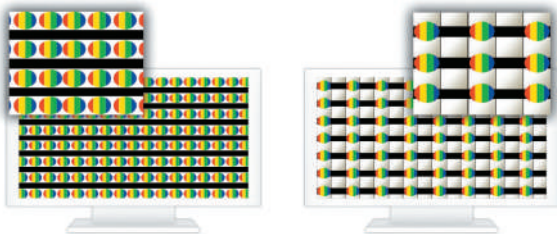

VSX-325(B)

See More Detail with 4K/60p Pass-through

The feature lets you take advantage of the highest-quality video source, by passing through 4K/60p /4:4:4 signals for viewing on a compatible display. The HTP-074 supports HDCP 2.2, so by connecting to a compatible device, you can enjoy premium content such as 4K videos with digital copy protection.