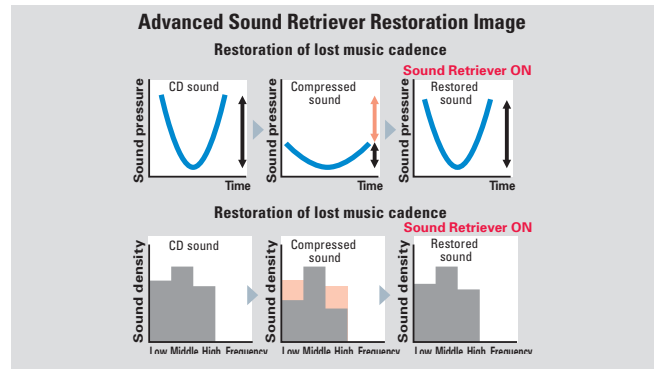

HDR Dynamic Range Expansion Image

* For illustration purpose only

Built-in Bluetooth® Wireless Technology

With the built-in Bluetooth® Wireless Technology (ver. 3.0), you can easily stream songs from compatible devices. The HTP-074 features A2DP profile, with support for SBC and AAC codecs.

Front USB Input

The front panel USB input terminal allows straightforward connection to a USB memory stick. This plug and play connectivity enables you to easily play WMA/AAC/MP3 music files.

Hear Every Detail with Dolby TrueHD/DTS-HD Master Audio

The HTP-074 supports Dolby TrueHD and DTS-HD Master Audio surround soundtracks, letting you experience the world of true high-definition entertainment from Blu-ray Discs. The lossless codecs are bit-for-bit identical to the studio master.

Enjoy Quality Sound from Compressed Audio

The Advanced Sound Retriever restores the output of compressed audio such as WMA, AAC, and MP3, to the level of CD sound. The technology creates new signals to restore the minor details left out during the compression process.