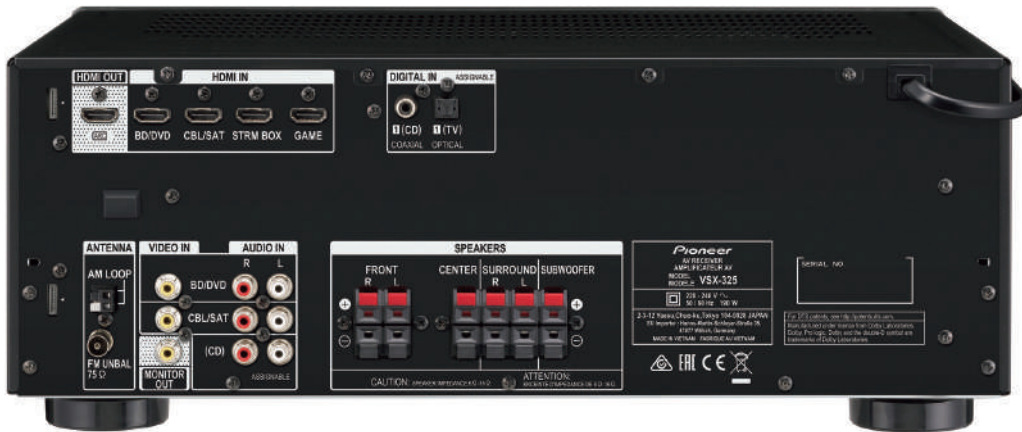

AV RECEIVER VSX-325(B)

AMPLIFICATION

- › Channels: 6ch (5 + SW)
- › Amplification Type: Direct Energy
- › 100 W/ch (6 ohms, 1 kHz, THD 0.7 %, 1ch Driven)

AUDIO FEATURES

- › Dolby[®] TrueHD/Dolby Digital Plus/Dolby Pro Logic II
- › DTS-HD Master Audio/DTS-HD High Resolution Audio/DTS Neo:6
- › DTS-Express/DTS 96/24
- › DSD Disc (SACD) Playback via HDMI (2.8 MHz)
- › Digital Core Engine with Texas Instruments Aureus[™] DSP
- › 192 kHz/24-bit DAC
- › HDMI Audio Return Channel (ARC)
- › Phase Control
- › Pioneer Sound Enhancements
 - Advanced Sound Retriever (2ch)
 - Auto Level Control (2ch)
 - Midnight
 - Loudness
- › Advanced Surround Modes
 - Action, Drama, Advanced Game, Sports, Classical, Rock/Pop
 - Front Stage Surround, Extended Stereo
 - Phones Surround
 - ECO Mode 1, ECO Mode 2

FRONT TERMINALS

- › USB 1 In for USB Drive
- › Phones 1 Out

REAR TERMINALS

- › HDMI 4 In/1 Out
- › AV (Composite) 2 In
- › Audio 1 In (Assignable)
- › Digital Coaxial 1 In (Assignable)
- › Digital Optical 1 In (Assignable)
- › Monitor Composite 1 Out
- › Speaker 6 ch Out
- › AM Loop Antenna 1 In
- › FM Unbalanced Antenna 1 In

VSX-325(B)

See More Detail with 4K/60p Pass-through

The feature lets you take advantage of the highest-quality video source, by passing through 4K/60p /4:4:4 signals for viewing on a compatible display. The HTP-074 supports HDCP 2.2, so by connecting to a compatible device, you can enjoy premium content such as 4K videos with digital copy protection.

Front USB Input

The front panel USB input terminal allows straightforward connection to a USB memory stick. This plug and play connectivity enables you to easily play WMA/AAC/MP3 music files.

Hear Every Detail with Dolby TrueHD/DTS-HD Master Audio