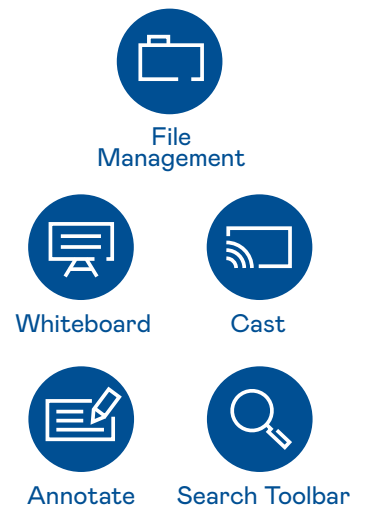

Superb Image Quality

4K Crystal Clear Visuals

The Education Series Interactive Flat Panel Display features native 4K (3840 x 2160) resolution and uses special anti-glare treatment to ensure sharp and clear rendering of images and text under any ambient lighting condition from any viewing angle.

Premium User Experience

Intuitive Interactive Tools

In addition to floating tool bars for easy operation, the series also comes with a range of apps and tools for annotating, whiteboarding, multi-screen casting, file management, voting, and more, to facilitate interactions in any classroom setting.

EShare App

With support for two-way mirroring, remote touch control, and file casting, you can wirelessly share content from any laptop, notebook, and mobile phone and enjoy wireless mouse, keyboard, and remote controller functionalities.

Google Search Widget

The home screen provides direct access to Google search, giving you the fastest way for searching the internet without having to open a browser app.