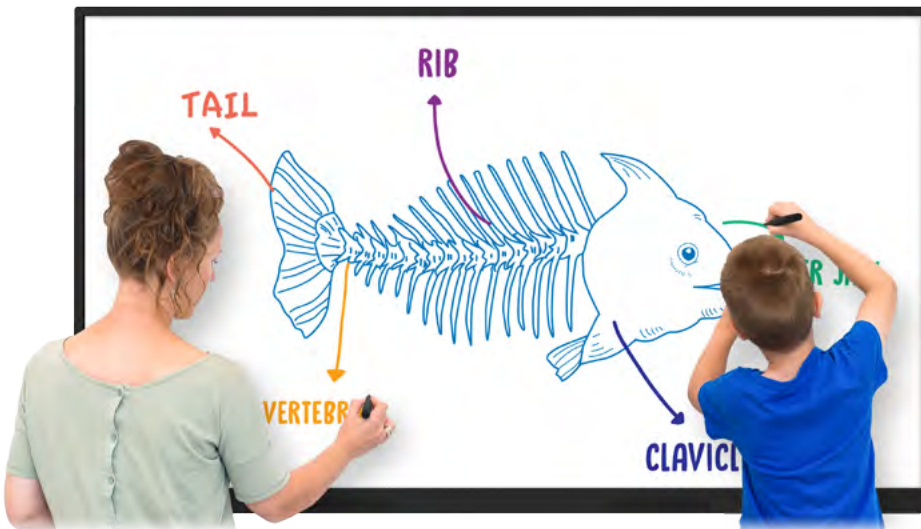

Superb Image Quality

4K Crystal Clear Visuals

The Education Series Interactive Flat Panel Display features native 4K (3840 x 2160) resolution and uses special anti-glare treatment to ensure sharp and clear rendering of images and text under any ambient lighting condition from any viewing angle.

Premium User Experience

Intuitive Interactive Tools

In addition to floating tool bars for easy operation, the series also comes with a range of apps and tools for annotating, whiteboarding, multi-screen casting, file management, voting, and more, to facilitate interactions in any classroom setting.

EShare App

With support for two-way mirroring, remote touch control, and file casting, you can wirelessly share content from any laptop, notebook, and mobile phone and enjoy wireless mouse, keyboard, and remote controller functionalities.