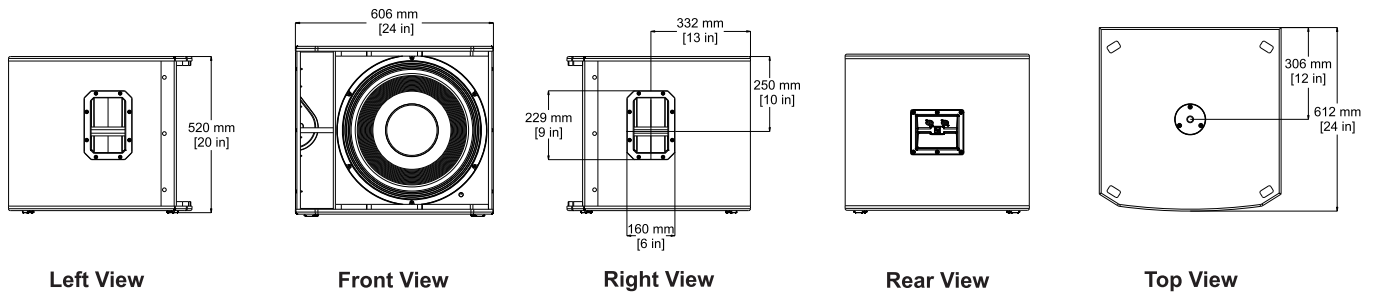

Dimensions:

Ordering information

EKX-18S

Passive 18-inch subwoofer, black
Order number **EKX-18S**

EKX-18S-AP

Passive 18-inch subwoofer Asia-Pacific regions, black
Order number **EKX-18S-AP**

Accessories

EKX-18S Cover

Padded cover for EKX-18S/18SP, EV logo, black
Order number **EKX-18S-CVR**

Represented by:

Germany:

Bosch Sicherheitssysteme GmbH
Robert-Bosch-Ring 5
85630 Grasbrunn
Germany

Bosch Security Systems, Inc.
12000 Portland Avenue South
Burnsville MN 55337
USA

www.electrovoice.com