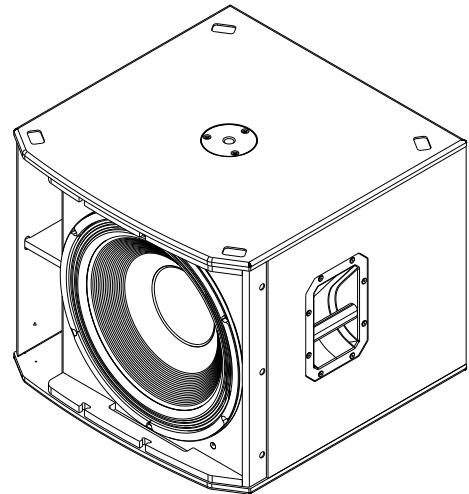

## EKX-18S

- 1600 W (peak), 134 dB SPL utilizing high-sensitivity transducers designed and engineered by EV.
- Lightweight, compact 15-mm wood enclosure with internal bracing and durable EVCoat finish.
- Large slot ports for low distortion and excellent bass extension.
- Two (2) metal grille reinforcement bars.
- M20 threaded pole mount plate.

The EKX series is the newest member of the Electro-Voice portable loudspeaker family, and combines legendary EV sound quality and reliability with the latest technology – all in a compact package suitable for a wide range of sound reinforcement scenarios, including musicians/DJs and live/club/installed sound applications. The EKX series features eight (8) models (four (4) powered and four (4) passive), including 12-inch and 15-inch two-way models and 15-inch and 18-inch subwoofers. EKX-18S delivers up to 134 dB SPL utilizing high-sensitivity transducers designed and engineered by EV (18-inch EVS-18C subwoofer). EKX passive models are ideal for portable and installed applications, with lightweight and compact 15-mm wood enclosures with internal bracing, durable EVCoat finish, aluminum pole-mounts, and all-metal handles.

Minimum Impedance:	7.0 Ohms
Connectors:	Dual NL4
Enclosure:	15 mm plywood with EVCoat
Grille:	18 AWG steel with powdercoat
Dimensions (H x W x D):	520 mm x 606 mm x 612 mm (20 in x 24 in x 24 in)
Net Weight:	31.8 kg (70.0 lb)
Shipping Weight:	40.1 kg (88.4 lb)