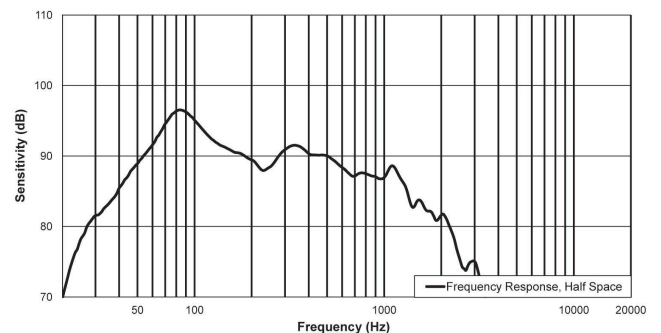

System overview

Frequency response: