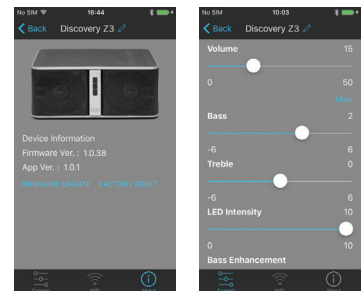

VOLTAGE

- 100-240 V / 50-60 Hz

ELAC.com

©2018 ELAC Americas, Inc. All rights reserved. Specifications and design subject to change without notice.

ELAC Discovery Z3