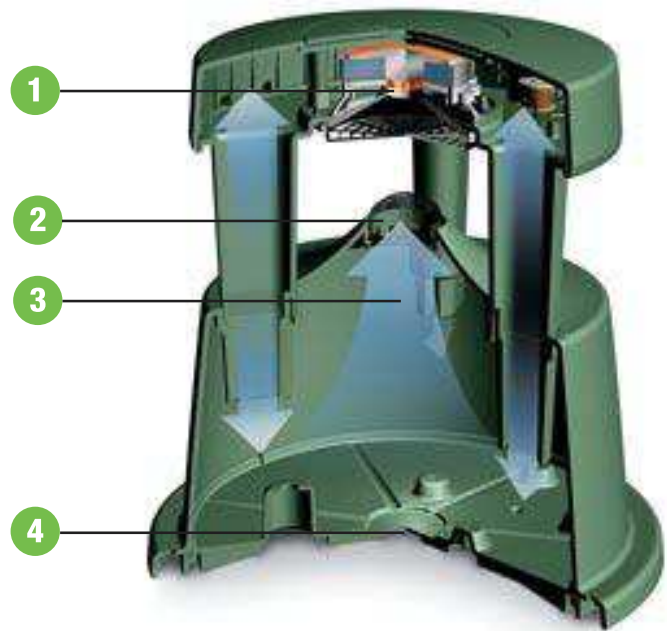

The sound you want. The durability you need.

A heavy-duty enclosure and an advanced composite driver make the FreeSpace 360P-II loudspeaker exceptionally rugged and reliable. It is built to withstand sand, snow, rain, salt and temperature extremes of 158°F (70°C) to -40°F (-40°C). And it survives the Salt Fog test 66% longer than the demanding Marine Industry Standard. It is also backed by a 5-year transferable warranty.

FreeSpace® Model 360P-II In-Ground Loudspeaker

Specifications

FreeSpace® Model 360P-II Loudspeaker

Versions: 70/100V transformer

Taps available: 10W, 20W, 40W, 80W

Frequency response: 70Hz to 16kHz \pm 3dB

Maximum output: 101dB SPL @ 1m

Dispersion: 360° horizontal, 50° vertical

Color: Green

- 1** Downward-firing Bose® environmental 4.5" full-range driver withstands weather extremes all year round.
- 2** Domed port grille reflects sound into the listening area for clear, consistent performance.
- 3** Centrally located port enhances low-frequency reproduction.
- 4** Base flange with 3 mounting holes provides stability and security when surface mounted or set in ground.