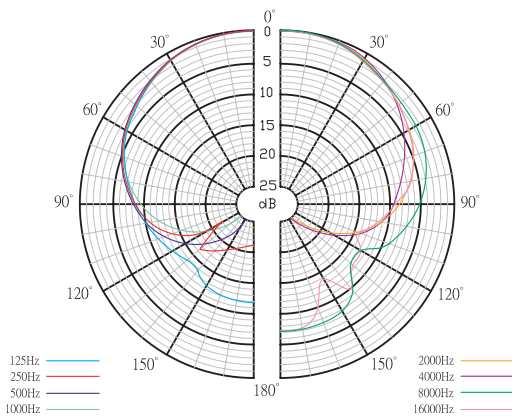

Frequency response

Polar diagram

Parts included

Quantity	Component
1	MW1-LMC Lavalier Microphone
1	Windscreen
1	Clip

Technical specifications

Electrical

Lavalier microphone	
Connector	Mini XLR (tiny QG)
Frequency range	100 Hz to 12 kHz
Polar pattern	Cardioid
Sensitivity (at 1 kHz)	-70 dB ± 3 dB
Impedance	2.2 kohm ±30%
Max SPL for 1% THD	130 dB (SPL)

Mechanical

Lavalier microphone	
Dimensions (L x D)	30 x 16 mm (1.18 x 0.63 in)
Color	Charcoal
Weight	20 g (0.04 lb)
Cable length	1 m (39.37 in)

Ordering information

MW1-LMC Lavalier microphone

Lavalier clip-on microphone with windscreen, for use with the Belt-pack transmitters MW1-LTX-F4, MW1-LTX-F5 and MW1-LTX-F6.