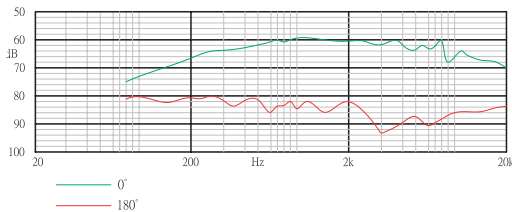

Frequency response

Polar diagram

Parts included

Quantity	Component
1	MW1-LMC Lavalier Microphone
1	Windscreen
1	Clip

Technical specifications

Electrical

Lavalier microphone	
Connector	Mini XLR (tiny QG)
Frequency range	100 Hz to 12 kHz
Polar pattern	Cardioid
Sensitivity (at 1 kHz)	-70 dB ± 3 dB
Impedance	2.2 kohm ±30%
Max SPL for 1% THD	130 dB (SPL)

Mechanical

Lavalier microphone	
Dimensions (L x D)	30 x 16 mm (1.18 x 0.63 in)
Color	Charcoal
Weight	20 g (0.04 lb)
Cable length	1 m (39.37 in)

Ordering information

MW1-LMC Lavalier microphone

Lavalier clip-on microphone with windscreen, for use with the Belt-pack transmitters MW1-LTX-F4, MW1-LTX-F5 and MW1-LTX-F6.