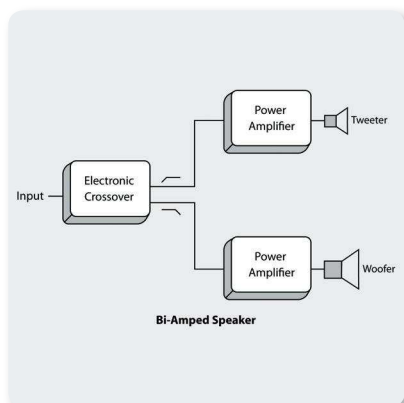

Portable Speakers

EUROLIVE

B15X

1000 Watt 2 Way 15" Powered Loudspeaker with Digital Mixer, Wireless Option, Remote Control via iOS* / Android* Mobile App and Bluetooth Audio Streaming

Class-D - Massive Power, Perfect Sound

Thanks to our revolutionary Class-D amplifier technology, we are able to provide you with enormous power and incredible sonic performance in an easy-to-use, ultra-portable and lightweight package. Class-D amplification makes all the difference, offering the ultimate in energy efficiency and eliminating the need for heavy power supplies and massive heat sinks. This amazing technology makes it possible to design and build extremely powerful products that are significantly lighter in weight than their traditional counterparts, while using less energy and protecting the environment.