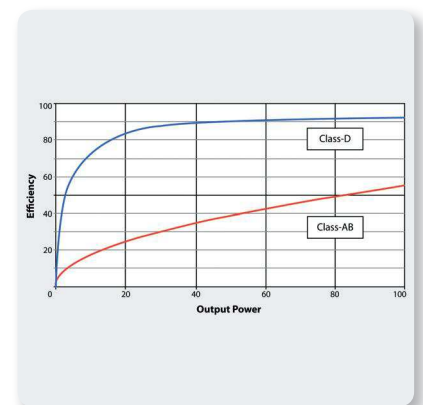

Portable Speakers

EUROLIVE

B15X

1000 Watt 2 Way 15" Powered Loudspeaker with Digital Mixer, Wireless Option, Remote Control via iOS* / Android* Mobile App and Bluetooth Audio Streaming

Class-D - Massive Power, Perfect Sound

Thanks to our revolutionary Class-D amplifier technology, we are able to provide you with enormous power and incredible sonic performance in an easy-to-use, ultra-portable and lightweight package. Class-D amplification makes all the difference, offering the ultimate in energy efficiency and eliminating the need for heavy power supplies and massive heat sinks. This amazing technology makes it possible to design and build extremely powerful products that are significantly lighter in weight than their traditional counterparts, while using less energy and protecting the environment.