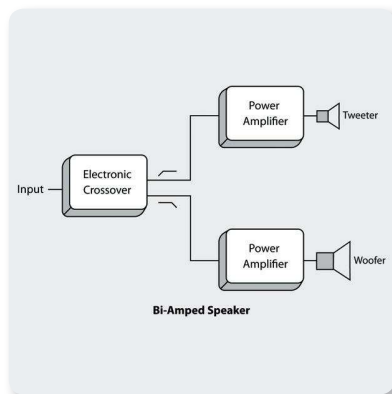

Portable Speakers

EUROLIVE B115W

Active 2-Way 15" PA Speaker System with Bluetooth* Wireless Technology, Wireless Microphone Option and Integrated Mixer

Bi-Amplification - The Path to Absolute Signal Integrity

With its 1,000 ultra-clean Watts of digital output delivered through separately-powered drivers, courtesy of true bi-amping (2 amplifiers per speaker system), the B115W delivers high-resolution sound that really brings out the best in your music. While some of our competitors apply simple passive crossovers, which inaccurately separates the frequency spectrum and degrade driver performance, **BEHRINGER** has gone the extra mile – driving each woofer and tweeter with a separate amplifier for absolute signal integrity.

Custom-Engineered Transducers

Powerful, high-efficiency Class-D amplifiers and Switch Mode Power Supply technology coupled with state-of-the-art DSP functionality sure sounds impressive – but what about the part of the system you actually hear? Our LF (Low Frequency) and HF (High Frequency) transducers are designed specifically for each application – it's what sets us apart from the competition. When you buy a **BEHRINGER** active loudspeaker, you can rest assured the transducers inside have been engineered to perform flawlessly in conjunction with every other element for truly professional results. The B115W cranks out massive quantities of low end, with articulate, detailed mids and crystal-clear highs.