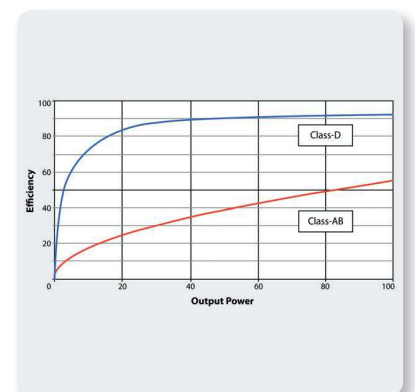

Class-D - Massive Power, Perfect Sound

Thanks to our revolutionary Class-D amplifier technology, we are able to provide you with enormous power and incredible sonic performance in an easy-to-use, ultra-portable and lightweight package. Class-D amplification makes all the difference, offering the ultimate in energy efficiency and eliminating the need for heavy power supplies and massive heat sinks. This amazing technology makes it possible to design and build extremely-powerful products that are significantly lighter in weight than their traditional counterparts, while using less energy and protecting the environment.