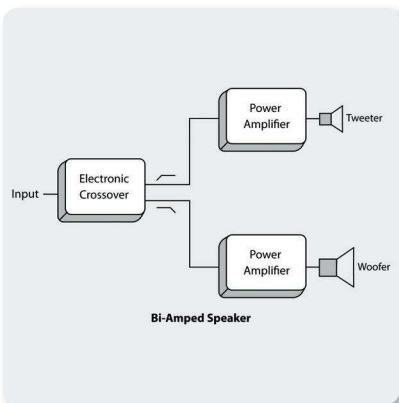

Portable Speakers

EUROLIVE B112D

Active 2-Way 12" PA Speaker System with
Wireless Option and Integrated Mixer

Own the Stage with Digital Wireless

Get wireless-ready with the built-in, dedicated connectivity of our **ULTRALINK ULM Series** wireless microphone system (to be ordered separately). Wireless gives you maximum freedom and mobility without the need to run cables. The highest-quality sound is provided thanks to the **ULM's** digital, license-free 2.4 GHz frequency spectrum.

The **ULM** wireless system combines professional-quality sound with simple setup and an intuitive interface for legendary audio performance right out of the box. Just plug in the **ULM** receiver "dongle", and instantly you have an exceptional wireless mic system. Freeing you from cables is the simply easy way to own the stage.

Built-in Mixing Capability

The integrated 2-channel mixer features the same ultra low-noise, high-headroom mic preamps that have made **BEHRINGER** mixers legendary, and the individual Mic/Line inputs accept virtually any level signal you're likely to run across. Variable Input gain controls (with Clip LED) will have you dialing in the perfect level every time. And if you need more coverage, use the convenient Link Output XLR connector to add more active loudspeakers.