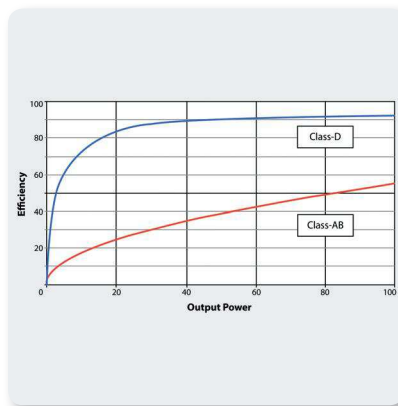

EUROLIVE B112D

Active 2-Way 12" PA Speaker System with
Wireless Option and Integrated Mixer

- Versatile trapezoidal enclosure design allows different positioning:
  - Stand mounting with 35-mm pole socket
  - Tilts on its side for use as a floor monitor
- Ergonomically shaped handles for easy carrying and setup
- 3-Year Warranty Program*
- Conceived and designed by BEHRINGER Germany