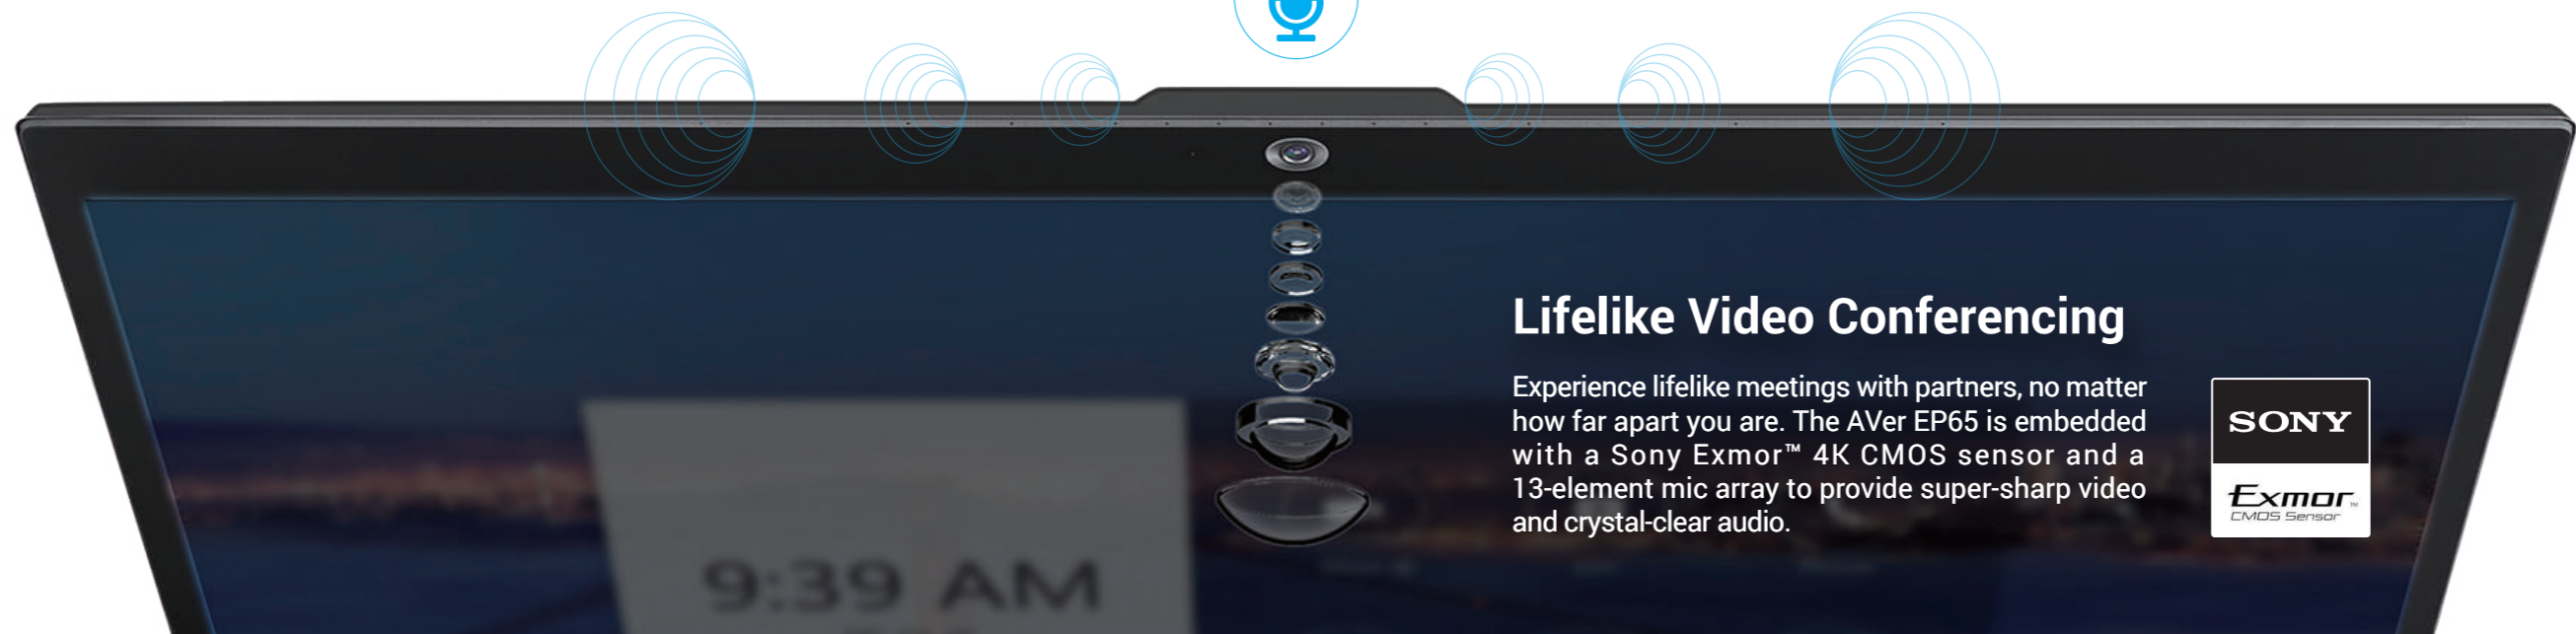

20-Point Touch

4K Camera

Windows 10 IoT  
Intel i7-7700

4K P-CAP  
Touch Panel

## Lifelike Video Conferencing

Experience lifelike meetings with partners, no matter how far apart you are. The AVer EP65 is embedded with a Sony Exmor™ 4K CMOS sensor and a 13-element mic array to provide super-sharp video and crystal-clear audio.