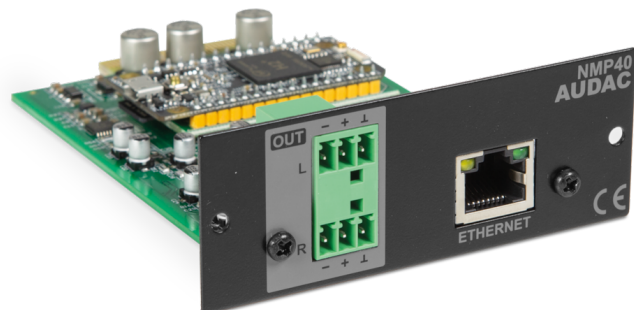

NMP40

Audio Streaming Sourcecon™ Module

Highlights:

- Compatible with AUDAC Touch™ 2
- Spotify™ Connect certified
- Soundtrack Your Brand© certified
- True plug & play solution
- Works with any SourceCon™ enabled device
- Custom audio stream selection

The NMP40 SourceCon™ Network audio player module enables the possibility to stream audio files from a personal computer or mobile device directly to a professional audio system while maintaining the best available sound quality.

Compatible with various streaming technologies like Spotify Connect and Soundtrack Your Brand© you can stream music straight to your professional sound system directly from the cloud while using only your computer or mobile device as a controller. This avoids any unwanted interruptions and maintains higher sample rates, so you can also set the right ambient in all types of public places (Always check with your local license regulations).

Discover more about our modular audio players

*The NMP40 is not compatible with AUDAC Touch™ 1. It will only be compatible with AUDAC Touch™ 2.

Applications:

- Bars, restaurants
- Retail
- Hotels
- Public facilities
- Houses of worship