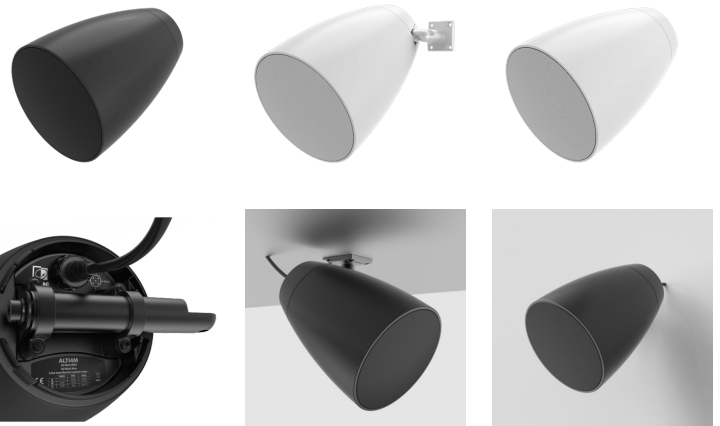

## Highlights:

---

- Innovative & unique design
- Countless mounting possibilities
- AWX5™ waterproof connector
- Wide opening angle
- Outdoor rated construction
- Multi-tapping 70V / 100V line transformer

## Product information:

---

"Don't feel like hanging around?"

The ALTI6M is a variant of the ALTI pendant speakers, featuring a die-cast mounting bracket for wall & ceiling mount purposes. This allows the same audio system design and identity throughout the entire installation in case some areas are not allowing pendant solutions being used due to the ceiling heights or structures. Acoustics and construction are identically crafted, while connections are made through weatherproof AWX5™ connectors, this construction has an IP65 rating.

The ALTI6M features a 2-way 6,5" driver combination with a coaxially mounted 1" soft dome tweeter and is fitted with a phase plug for excellent off-axis performance. The 2-way combination with a high-quality polypropylene enclosure and acoustic engineering craftsmanship guarantees premium performance for demanding applications. A continuous power handling of 60 Watt (RMS) and maximum power handling of 120 Watt is achieved.

## Product Features:

---

Connection cable length		0.7 m
Construction		Polypropylene
Front finish		Aluminium grill
Mounting & handling		2-way Revolving mounting bracket
Weight		3.48 kg
Dimensions		235 x 230 x 336 mm (W x H x D)
Accessories	Included	5-pin connection cable (70 cm) AWC07
		2-way Revolving mounting bracket